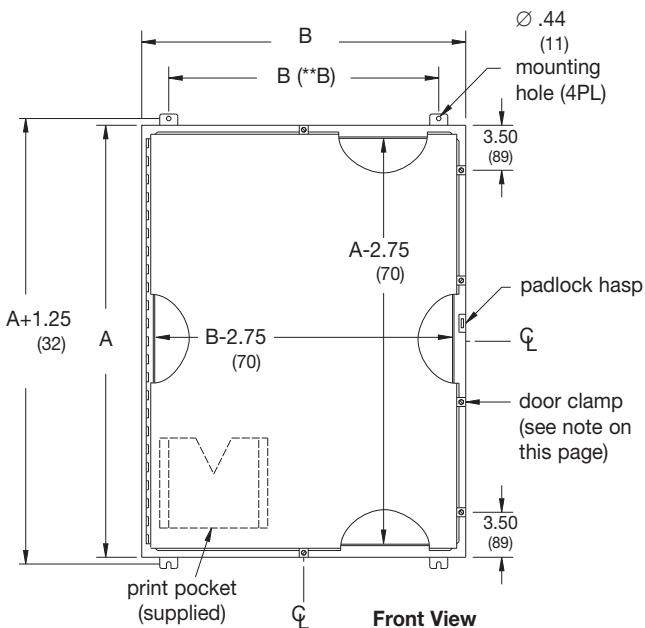

Notes: Dimensions: **B = (-2.50) if 12 inches wide; (-6.00) if wider than 12 inches.

Cooper B-Line can provide special sizes, finishes and other modifications. Consult the factory for your special requirements.