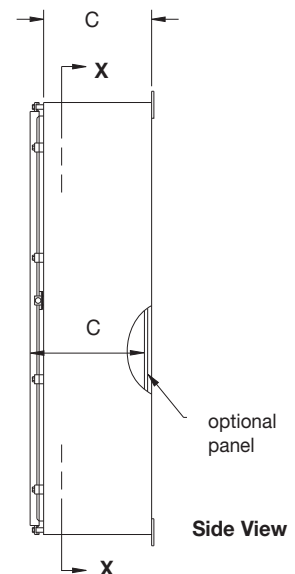

Notes: Dimensions: **B = (-2.50) if 12 inches wide; (-6.00) if wider than 12 inches.

Cooper B-Line can provide special sizes, finishes and other modifications. Consult the factory for your special requirements.