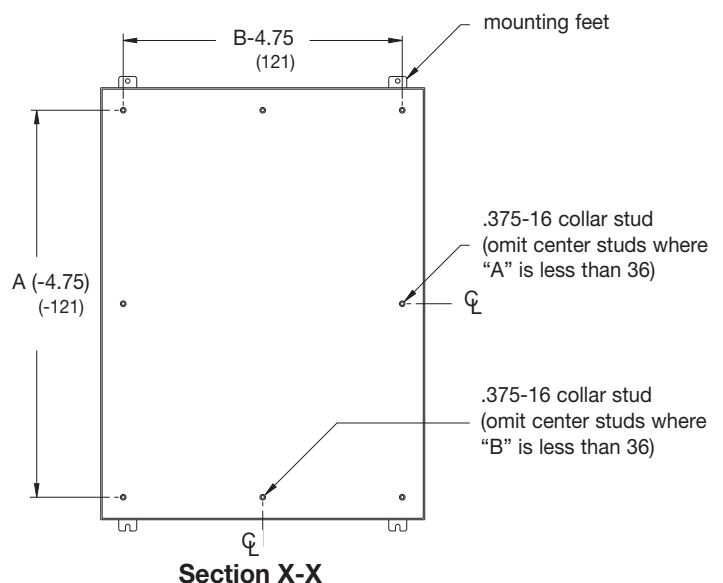

Notes: Dimensions: **B = (-2.50) if 12 inches wide; (-6.00) if wider than 12 inches.

Cooper B-Line can provide special sizes, finishes and other modifications. Consult the factory for your special requirements.

Notes: Clamps are mounted along three sides of the enclosure door. Spacing between clamps along side opposite the hinge does not exceed 15 inches. Dimensions are in inches. Millimeters shown are for reference only. Data subject to change without notice.