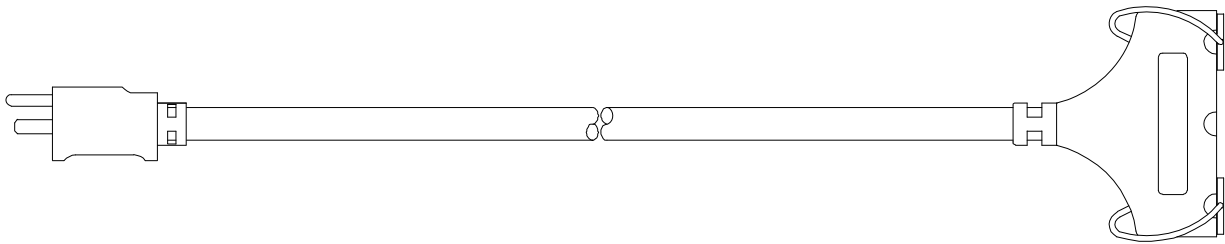

PRODUCT SPECIFICATION

CATALOG NUMBER: See table below
DESCRIPTION: Tri-Source® three receptacle extension cord, with a power indicator lamp in the cord connector
APPROVALS: UL/CSA or UL/CUL outdoor use cord set

CONSTRUCTION PARAMETERS:

Conductor: See table below
 Jacket material: PVC
 Jacket color: See table below
 Overall cable O.D. (nom): See table below
 Cord rating: Hard Usage per the National Electrical Code
 Attachment plug configuration: NEMA 5-15P
 Cord connector configuration: NEMA 5-15R x 3
 Plug and connector material: Clear PVC, with a neon power indicator lamp in the cord connector block

ELECTRICAL PROPERTIES:

Cable temperature rating: -20 to +60 °C
 Nominal operating voltage: 125 VAC
 Maximum operating current: 15A

Catalog number	Length	Cable type	Color	Conductor	Cable O.D. (nom)
04287	25 ft	SJTOW	Black	14 AWG, 41/30 BC	0.352 in
04187	25 ft	SJTW	Yellow	12 AWG, 65/30 BC	0.420 in
04188	50 ft				
04189	100 ft				
04388	50 ft			10 AWG, 104/30 BC	
04389	100 ft				