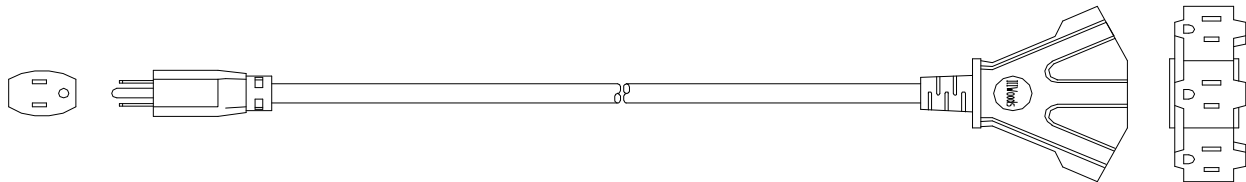

PRODUCT SPECIFICATION

CATALOG NUMBER: See table below
DESCRIPTION: SJTW cord set with Power Block connector
APPROVALS: UL Listed Outdoor Use Cord Set

CONSTRUCTION PARAMETERS:

Conductor: See table below
Cable jacket material: PVC
Overall cable O.D. (nom): See table below
Cord rating: Hard Usage per the National Electrical Code
Cable legend: Indent print
Cable color: See table below

Note: Plug and connector style may vary

Attachment plug configuration: NEMA 5-15P
Cord connector configuration: NEMA 5-15R x 3
Plug and connector material: PVC
Plug and connector color: Same as cable color

ELECTRICAL PROPERTIES:

Cable temperature rating: -40 to +60 °C
Nominal operating voltage: 125 VAC
Maximum operating current: See table below

Catalog no.	Length	Color	Conductor	Cable O.D. (nom)	Current rating
0825	25 ft	Orange	14/3 41/30 BC	0.352 in	15A
0826	50 ft	Orange			
0827	100 ft	Orange			13A
0819	50 ft	Orange	12/3 65/30 BC	0.420 in	15A
0820	100 ft	Orange			
4027	25 ft	Yellow	10/3 104/30 BC	0.567 in	15A
4028	50 ft	Yellow			
4029	100 ft	Yellow			