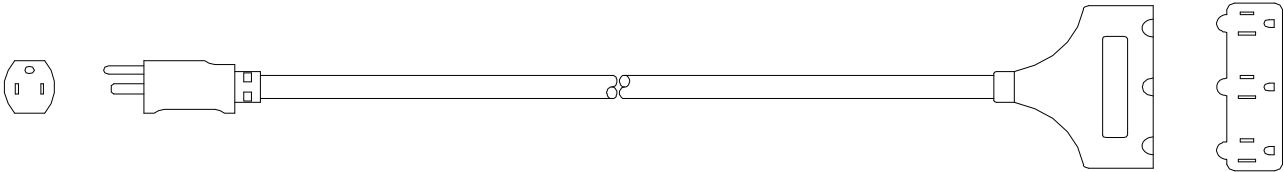

PRODUCT SPECIFICATION

CATALOG NUMBER: 03482
DESCRIPTION: POLAR/SOLAR Plus™ SEOW adapter cord with Tri-Source® three outlet cord connector with power indicator light
APPROVALS: UL Listed Adapter Cord Set; CUL Listed or CSA Certified

CONSTRUCTION PARAMETERS:

Gauge: 12/3
Conductor: 65/30 BC
Cable jacket material: TPE, yellow
Overall cable O.D. (nom): 0.585 in
Cord rating: Extra Hard Usage per the National Electrical Code
Cable legend type: Indent print

Note: Plug and connector style may vary

Cord set length: 2 ft
Attachment plug configuration: NEMA 5-15P
Cord connector configuration: NEMA 5-15R x 3
Plug and connector material: Clear PVC, with neon power indicator lamp in the cord connector