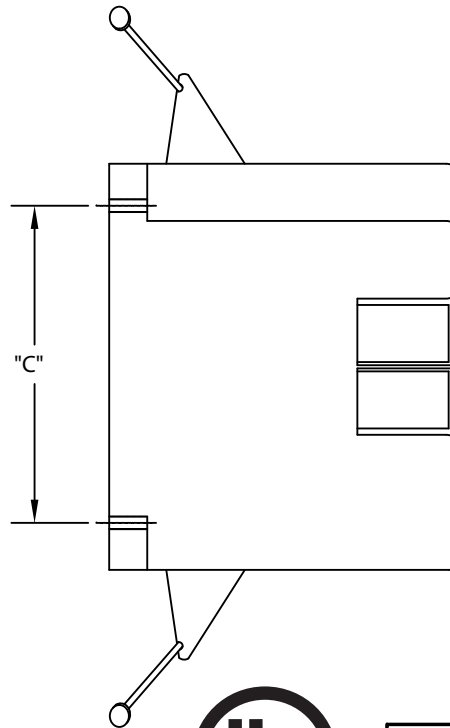

PART NUMBER	SIZE	"A"	"B"	"C"
EZ32XN	4" X 4" X 2 $\frac{5}{8}$ " Enhanced angled nails for quick mounting between studs Ten clamps	6 $\frac{1}{8}$ "	4"	4 $\frac{3}{4}$ "
EZ32XNR	4" X 4" X 2 $\frac{5}{8}$ " Enhanced angled nails for quick mounting between studs Ten clamps	6 $\frac{1}{8}$ "	4"	4 $\frac{3}{4}$ "

LISTED

TOLERANCES

$\pm 1/16$

CANTEX

INC.

Fort Worth, TEXAS

Four Sq. EZ Box 32 Cubic Inch, Nail On
Four Square & Shallow Nonmetallic Boxes

Drawn By: CD Branch