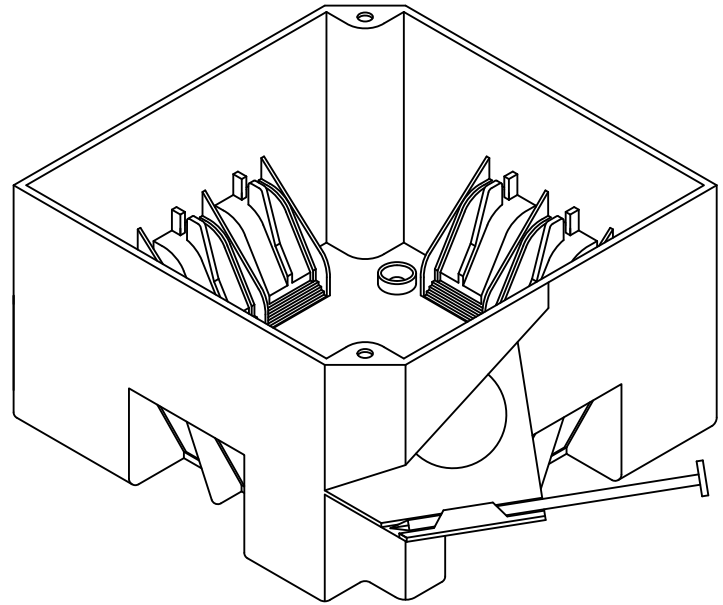

PART NUMBER	SIZE	"A"	"B"	"C"
EZ32XN	4" X 4" X 2 $\frac{5}{8}$ " Enhanced angled nails for quick mounting between studs Ten clamps	6 $\frac{1}{8}$ "	4"	4 $\frac{3}{4}$ "
EZ32XNR	4" X 4" X 2 $\frac{5}{8}$ " Enhanced angled nails for quick mounting between studs Ten clamps	6 $\frac{1}{8}$ "	4"	4 $\frac{3}{4}$ "

LISTED

TOLERANCES

$\pm 1/16$

CANTEX

INC.

Fort Worth, TEXAS

Four Sq. EZ Box 32 Cubic Inch, Nail On
Four Square & Shallow Nonmetallic Boxes

Drawn By: CD Branch