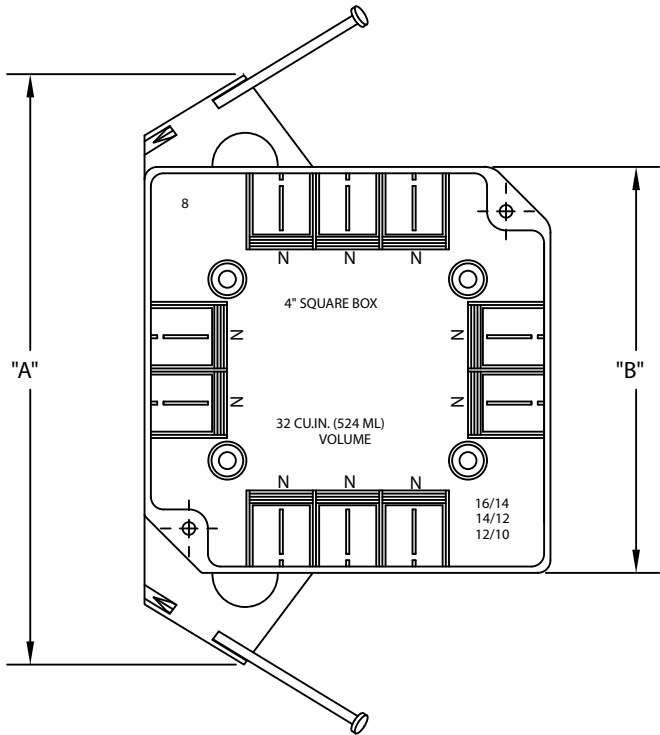

PART NUMBER	SIZE	"A"	"B"	"C"
EZ32XN	4" X 4" X 2 $\frac{5}{8}$ " Enhanced angled nails for quick mounting between studs Ten clamps	6 $\frac{1}{8}$ "	4"	4 $\frac{3}{4}$ "
EZ32XNR	4" X 4" X 2 $\frac{5}{8}$ " Enhanced angled nails for quick mounting between studs Ten clamps	6 $\frac{1}{8}$ "	4"	4 $\frac{3}{4}$ "

LISTED

TOLERANCES

$\pm 1/16$

CANTEX

INC.

Fort Worth, TEXAS

Four Sq. EZ Box 32 Cubic Inch, Nail On
Four Square & Shallow Nonmetallic Boxes

Drawn By: CD Branch