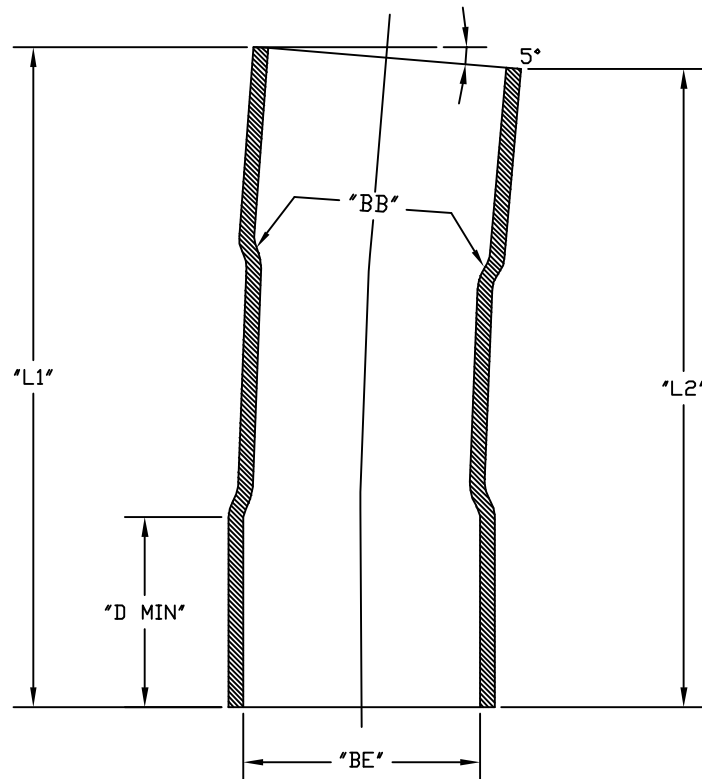

PART NUMBER	SIZE	"L1"	"L2"	"BE"	"BB"	"D MIN"
6151462	1 ½"	N/A	N/A	1.921"	1.906"	1 ⅜"
6151457	2"	6 ¼"	6"	2.400"	2.381"	1 ¾"
6151458	3"	7 ½"	7 ⅜"	3.538"	3.508"	2 ⅞"
6151459	4"	8 ¾"	8 ⅜"	4.544"	4.509"	3 ⅜"
6151460	5"	10 ½"	10"	5.614"	5.573"	4"
6151461	6"	13"	12 ⅞"	6.687"	6.636"	5"

CANTEX

INC.
Fort Worth, TEXAS

5° Coupling Bell to Bell
Conduit Fittings for Type EB & DB Duct

Drawn By: CD Branch

Date:02/15/08

Ref.