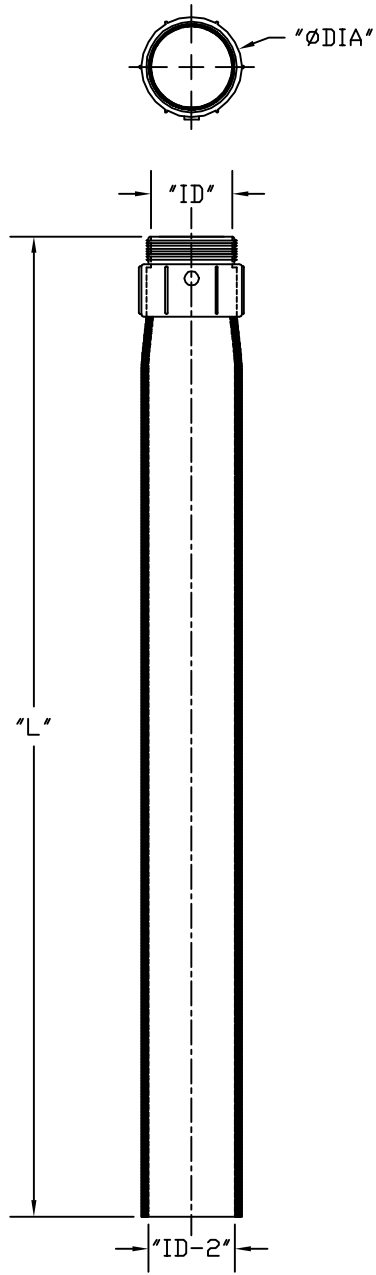

PART NUMBER	SIZE	DESCRIPTION	"L"	"ID"	"ID-2"	"ØDIA"
5144028	2"	Exp Cplg w/Terminal Adapter	26 5/8"	2"	2 3/8"	2 3/4"
5144030	2 1/2"	Exp Cplg w/Terminal Adapter	23 1/16"	2 3/8"	2 7/8"	3 3/8"
5144043	3"	Exp Cplg w/Terminal Adapter	24"	3"	3 1/2"	4"

Assembled from UL Listed Materials
 Material is Rigid PVC
 Not a Listed product

CANTEX
 INC.
 Fort Worth, TEXAS

Fabricated Expansion Joint (Meter Riser)
 Expansion Couplings

TOLERANCES
± 1/16

Drawn By: CD Branch	Date:03/21/08	Ref.
---------------------	---------------	------