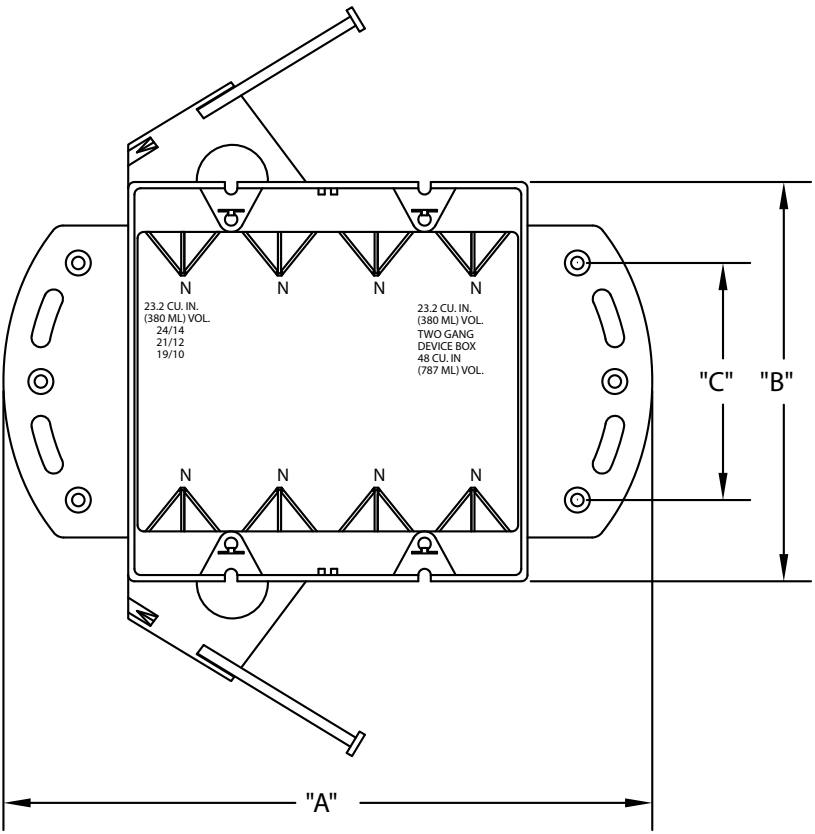

PART NUMBER	SIZE	"A"	"B"	"C"	"D"	"E"
EZ48DNU	3 7/8"	6 11/16"	4"	2 5/8"	4 1/8"	2 7/8"

CANTEX
INC.
Fort Worth, TEXAS

48 Cubic Inch Express Clip
NonMetallic Max Cap. w/screw nail

Drawn By: CD Branch

Date: 10/02/07