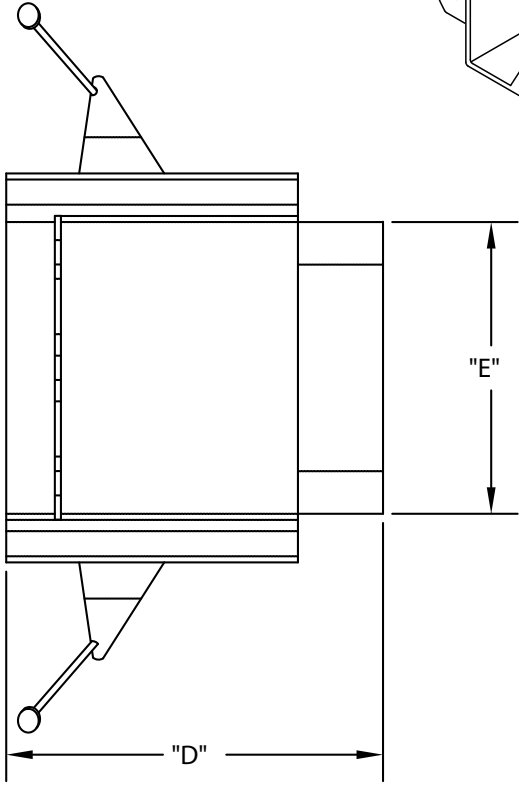

PART NUMBER	SIZE	"A"	"B"	"C"	"D"	"E"
EZ48DNU	3 7/8"	6 11/16"	4"	2 5/8"	4 1/8"	2 7/8"

CANTEX
INC.
Fort Worth, TEXAS

48 Cubic Inch Express Clip
NonMetallic Max Cap. w/screw nail

Drawn By: CD Branch

Date: 10/02/07