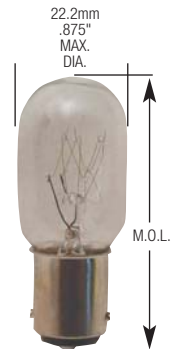

SPECIALTY BULBS (Continued)

Line No.	Lamp No.	Bulb Type	Base	Des. Volts	Watts	MOL (Inch)	Fig. No.
1	6T4-1/2/1-120V-I	T4-1/2	Candelabra Screw	120	6		97
2	6T4-1/2/1-130V-I	T4-1/2	Candelabra Screw	120	6		97
3	15T7C-120V-I	T7	Candelabra Screw	120	15	2.63	98
4	15T7DC-120V-I	T7	D.C. Bayonet	120	15		99
5	15T7DC-130V-I	T7	D.C. Bayonet	130	15		99
6	15T4C-130V-I	T4	Candelabra Screw	130	15		100
7	SR-NE120PSB	T2	Slide No. 5	120	.5		101
8	SR120V-MB	T3-1/4	Miniature Bayonet	120	2.6	1.19	102
9	SR12V-8W-MS	G4-1/2	Miniature Screw	12	8		103
10	SR130V-MB	T3-1/4	Miniature Bayonet	130	2.6	1.19	102
11	SR18V-C	T4	Candelabra Screw	18	3	1.50	100
12	SR240V-MB	T3-1/4	Miniature Bayonet	240	3-4	1.19	102
13	SR24V-C	T4	Candelabra Screw	24	2	1.50	100
14	SR24V-MB	T3-1/4	Miniature Bayonet	24	2	1.19	102
15	SR24V-MS	T3-1/4	Miniature Screw	24	2	1.19	104
16	SR30V-C	T4	Candelabra Screw	30	3	1.50	100
17	SR30V-MB	T3-1/4	Miniature Bayonet	30	2	1.19	102
18	SR48V-MS	T3-1/4	Miniature Screw	48	2	1.19	104
19	SR60V-MS	T3-1/4	Miniature Screw	60	2.4	1.19	104

Fig. 97

Fig. 98

Fig. 99

Fig. 100

Fig. 101

Fig. 102

Fig. 103

Fig. 104

Some lamp pictures are not to scale. Filament and L.C.L. may vary by part number. For filament identification see page 6.

THE PRODUCTS SHOWN REPRESENT ONLY A SMALL PORTION OF OUR STOCK
PLEASE CALL IF THE PRODUCT YOU NEED IS NOT LISTED
949/452-0900 • 800/8-LIGHTS • FAX: 800-255-3141