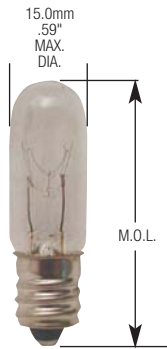

SPECIALTY BULBS (Continued)

Line No.	Lamp No.	Bulb Type	Base	Des. Volts	Watts	MOL (Inch)	Fig. No.
1	6T4-1/2/1-120V-I	T4-1/2	Candelabra Screw	120	6		97
2	6T4-1/2/1-130V-I	T4-1/2	Candelabra Screw	120	6		97
3	15T7C-120V-I	T7	Candelabra Screw	120	15	2.63	98
4	15T7DC-120V-I	T7	D.C. Bayonet	120	15		99
5	15T7DC-130V-I	T7	D.C. Bayonet	130	15		99
6	15T4C-130V-I	T4	Candelabra Screw	130	15		100
7	SR-NE120PSB	T2	Slide No. 5	120	.5		101
8	SR120V-MB	T3-1/4	Miniature Bayonet	120	2.6	1.19	102
9	SR12V-8W-MS	G4-1/2	Miniature Screw	12	8		103
10	SR130V-MB	T3-1/4	Miniature Bayonet	130	2.6	1.19	102
11	SR18V-C	T4	Candelabra Screw	18	3	1.50	100
12	SR240V-MB	T3-1/4	Miniature Bayonet	240	3-4	1.19	102
13	SR24V-C	T4	Candelabra Screw	24	2	1.50	100
14	SR24V-MB	T3-1/4	Miniature Bayonet	24	2	1.19	102
15	SR24V-MS	T3-1/4	Miniature Screw	24	2	1.19	104
16	SR30V-C	T4	Candelabra Screw	30	3	1.50	100
17	SR30V-MB	T3-1/4	Miniature Bayonet	30	2	1.19	102
18	SR48V-MS	T3-1/4	Miniature Screw	48	2	1.19	104
19	SR60V-MS	T3-1/4	Miniature Screw	60	2.4	1.19	104