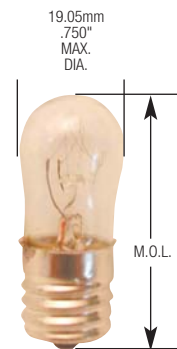

SPECIALTY BULBS (Continued)

Line No.	Lamp No.	Bulb Type	Base	Des. Volts	Watts	MOL (Inch)	Fig. No.
1	6S6/DC-60V-I	S-6	D.C. Bayonet	60	6	1.81	92
2	6S6/DC-75V-I	S-6	D.C. Bayonet	75	6	1.81	92
3	6S6/DC-120V-I	S-6	D.C. Bayonet	120	6	1.81	92
4	6S6/DC-130V-I	S-6	D.C. Bayonet	130	6	1.81	92
5	6S6/DC-145V-I	S-6	D.C. Bayonet	145	6	1.81	92
6	6S6/DC-155V-I	S-6	D.C. Bayonet	155	6	1.81	92
7	6S6SC-6V-I	S-6	S.C. Bayonet	6	6	1.88	94
8	6S6SC-12V-I	S-6	S.C. Bayonet	12	6	1.88	94
9	6S6SC-24V-I	S-6	S.C. Bayonet	24	6	1.88	94
10	6S6SC-36V-I	S-6	S.C. Bayonet	36	6	1.88	94
11	6S6SC-40V-I	S-6	S.C. Bayonet	40	6	1.88	94
12	6S6SC-75V-I	S-6	S.C. Bayonet	75	6	1.88	94
13	6S6SC-120V-I	S-6	S.C. Bayonet	120	6	1.88	94
14	6S6SC-130V-I	S-6	S.C. Bayonet	130	6	1.88	94
15	6S6SC-150V-I	S-6	S.C. Bayonet	150	6	1.88	94
16	6S6SC-155V-I	S-6	S.C. Bayonet	155	6	1.88	94
17	10S6-120V-I	S-6	Candelabra Screw	120	10	1.88	91
18	10S6-130V-I	S-6	Candelabra Screw	130	10	1.88	91
19	10S6/10-230V-I	S-6	Candelabra Screw	230	10	1.88	91
20	10S6/10-250V-I	S-6	Candelabra Screw	250	10	1.88	91
21	10S6/10DC-230V-I	S-6	D.C. Bayonet	230	10	1.81	92
22	10S6/10DC-250V-I	S-6	D.C. Bayonet	250	10	1.81	92
23	10S6/13-250V-I	S-6	Intermediate Screw	250	10	1.80	93
24	20S6-130V-I	S-6	Candelabra Screw	130	20	1.88	91
25	4C7-120V-I	C-7	Candelabra Screw	120	4	2.13	95
26	7C7-120V-I	C-7	Candelabra Screw	120	7	2.13	95
27	7C7-130V-I	C-7	Candelabra Screw	130	7	2.13	95
28	7C7DC-120V-I	C-7	D.C. Bayonet	120	7	2.19	96
29	10C7-120V-I	C-7	Candelabra Screw	120	10	2.13	95
30	10C7DC-120V-I	C-7	D.C. Bayonet	120	10	2.19	96

Fig. 91

Fig. 94

Fig. 92

Fig. 95

Fig. 93

Fig. 96

Some lamp pictures are not to scale. Filament and L.C.L. may vary by part number. For filament identification see page 6.

THE PRODUCTS SHOWN REPRESENT ONLY A SMALL PORTION OF OUR STOCK
 PLEASE CALL IF THE PRODUCT YOU NEED IS NOT LISTED
 949/452-0900 • 800/8-LIGHTS • FAX: 800-255-3141