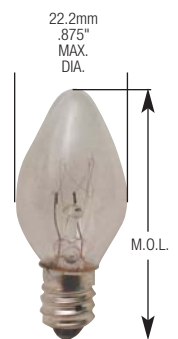

SPECIALTY BULBS (Continued)

Line No.	Lamp No.	Bulb Type	Base	Des. Volts	Watts	MOL (Inch)	Fig. No.
1	6S6/DC-60V-I	S-6	D.C. Bayonet	60	6	1.81	92
2	6S6/DC-75V-I	S-6	D.C. Bayonet	75	6	1.81	92
3	6S6/DC-120V-I	S-6	D.C. Bayonet	120	6	1.81	92
4	6S6/DC-130V-I	S-6	D.C. Bayonet	130	6	1.81	92
5	6S6/DC-145V-I	S-6	D.C. Bayonet	145	6	1.81	92
6	6S6/DC-155V-I	S-6	D.C. Bayonet	155	6	1.81	92
7	6S6SC-6V-I	S-6	S.C. Bayonet	6	6	1.88	94
8	6S6SC-12V-I	S-6	S.C. Bayonet	12	6	1.88	94
9	6S6SC-24V-I	S-6	S.C. Bayonet	24	6	1.88	94
10	6S6SC-36V-I	S-6	S.C. Bayonet	36	6	1.88	94
11	6S6SC-40V-I	S-6	S.C. Bayonet	40	6	1.88	94
12	6S6SC-75V-I	S-6	S.C. Bayonet	75	6	1.88	94
13	6S6SC-120V-I	S-6	S.C. Bayonet	120	6	1.88	94
14	6S6SC-130V-I	S-6	S.C. Bayonet	130	6	1.88	94
15	6S6SC-150V-I	S-6	S.C. Bayonet	150	6	1.88	94
16	6S6SC-155V-I	S-6	S.C. Bayonet	155	6	1.88	94
17	10S6-120V-I	S-6	Candelabra Screw	120	10	1.88	91
18	10S6-130V-I	S-6	Candelabra Screw	130	10	1.88	91
19	10S6/10-230V-I	S-6	Candelabra Screw	230	10	1.88	91
20	10S6/10-250V-I	S-6	Candelabra Screw	250	10	1.88	91
21	10S6/10DC-230V-I	S-6	D.C. Bayonet	230	10	1.81	92
22	10S6/10DC-250V-I	S-6	D.C. Bayonet	250	10	1.81	92
23	10S6/13-250V-I	S-6	Intermediate Screw	250	10	1.80	93
24	20S6-130V-I	S-6	Candelabra Screw	130	20	1.88	91
25	4C7-120V-I	C-7	Candelabra Screw	120	4	2.13	95
26	7C7-120V-I	C-7	Candelabra Screw	120	7	2.13	95
27	7C7-130V-I	C-7	Candelabra Screw	130	7	2.13	95
28	7C7DC-120V-I	C-7	D.C. Bayonet	120	7	2.19	96
29	10C7-120V-I	C-7	Candelabra Screw	120	10	2.13	95
30	10C7DC-120V-I	C-7	D.C. Bayonet	120	10	2.19	96

Fig. 91

Fig. 94

Fig. 92

Fig. 95

Fig. 93

Fig. 96

Some lamp pictures are not to scale. Filament and L.C.L. may vary by part number. For filament identification see page 6.

THE PRODUCTS SHOWN REPRESENT ONLY A SMALL PORTION OF OUR STOCK
 PLEASE CALL IF THE PRODUCT YOU NEED IS NOT LISTED
 949/452-0900 • 800/8-LIGHTS • FAX: 800-255-3141