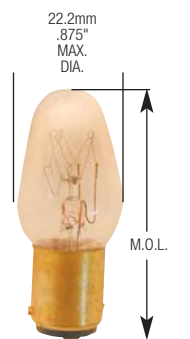

SPECIALTY BULBS (Continued)

Line No.	Lamp No.	Bulb Type	Base	Des. Volts	Watts	MOL (Inch)	Fig. No.
1	6S6/DC-60V-I	S-6	D.C. Bayonet	60	6	1.81	92
2	6S6/DC-75V-I	S-6	D.C. Bayonet	75	6	1.81	92
3	6S6/DC-120V-I	S-6	D.C. Bayonet	120	6	1.81	92
4	6S6/DC-130V-I	S-6	D.C. Bayonet	130	6	1.81	92
5	6S6/DC-145V-I	S-6	D.C. Bayonet	145	6	1.81	92
6	6S6/DC-155V-I	S-6	D.C. Bayonet	155	6	1.81	92
7	6S6SC-6V-I	S-6	S.C. Bayonet	6	6	1.88	94
8	6S6SC-12V-I	S-6	S.C. Bayonet	12	6	1.88	94
9	6S6SC-24V-I	S-6	S.C. Bayonet	24	6	1.88	94
10	6S6SC-36V-I	S-6	S.C. Bayonet	36	6	1.88	94
11	6S6SC-40V-I	S-6	S.C. Bayonet	40	6	1.88	94
12	6S6SC-75V-I	S-6	S.C. Bayonet	75	6	1.88	94
13	6S6SC-120V-I	S-6	S.C. Bayonet	120	6	1.88	94
14	6S6SC-130V-I	S-6	S.C. Bayonet	130	6	1.88	94
15	6S6SC-150V-I	S-6	S.C. Bayonet	150	6	1.88	94
16	6S6SC-155V-I	S-6	S.C. Bayonet	155	6	1.88	94
17	10S6-120V-I	S-6	Candelabra Screw	120	10	1.88	91
18	10S6-130V-I	S-6	Candelabra Screw	130	10	1.88	91
19	10S6/10-230V-I	S-6	Candelabra Screw	230	10	1.88	91
20	10S6/10-250V-I	S-6	Candelabra Screw	250	10	1.88	91
21	10S6/10DC-230V-I	S-6	D.C. Bayonet	230	10	1.81	92
22	10S6/10DC-250V-I	S-6	D.C. Bayonet	250	10	1.81	92
23	10S6/13-250V-I	S-6	Intermediate Screw	250	10	1.80	93
24	20S6-130V-I	S-6	Candelabra Screw	130	20	1.88	91
25	4C7-120V-I	C-7	Candelabra Screw	120	4	2.13	95
26	7C7-120V-I	C-7	Candelabra Screw	120	7	2.13	95
27	7C7-130V-I	C-7	Candelabra Screw	130	7	2.13	95
28	7C7DC-120V-I	C-7	D.C. Bayonet	120	7	2.19	96
29	10C7-120V-I	C-7	Candelabra Screw	120	10	2.13	95
30	10C7DC-120V-I	C-7	D.C. Bayonet	120	10	2.19	96

Fig. 91

Fig. 94

Fig. 92

Fig. 95

Fig. 93

Fig. 96

Some lamp pictures are not to scale. Filament and L.C.L. may vary by part number. For filament identification see page 6.

THE PRODUCTS SHOWN REPRESENT ONLY A SMALL PORTION OF OUR STOCK
 PLEASE CALL IF THE PRODUCT YOU NEED IS NOT LISTED
 949/452-0900 • 800/8-LIGHTS • FAX: 800-255-3141