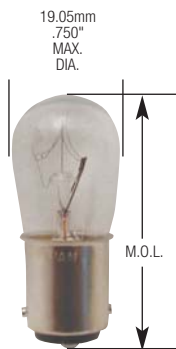

SPECIALTY BULBS (Continued)

Line No.	Lamp No.	Bulb Type	Base	Des. Volts	Watts	MOL (Inch)	Fig. No.
1	6S6/DC-60V-I	S-6	D.C. Bayonet	60	6	1.81	92
2	6S6/DC-75V-I	S-6	D.C. Bayonet	75	6	1.81	92
3	6S6/DC-120V-I	S-6	D.C. Bayonet	120	6	1.81	92
4	6S6/DC-130V-I	S-6	D.C. Bayonet	130	6	1.81	92
5	6S6/DC-145V-I	S-6	D.C. Bayonet	145	6	1.81	92
6	6S6/DC-155V-I	S-6	D.C. Bayonet	155	6	1.81	92
7	6S6SC-6V-I	S-6	S.C. Bayonet	6	6	1.88	94
8	6S6SC-12V-I	S-6	S.C. Bayonet	12	6	1.88	94
9	6S6SC-24V-I	S-6	S.C. Bayonet	24	6	1.88	94
10	6S6SC-36V-I	S-6	S.C. Bayonet	36	6	1.88	94
11	6S6SC-40V-I	S-6	S.C. Bayonet	40	6	1.88	94
12	6S6SC-75V-I	S-6	S.C. Bayonet	75	6	1.88	94
13	6S6SC-120V-I	S-6	S.C. Bayonet	120	6	1.88	94
14	6S6SC-130V-I	S-6	S.C. Bayonet	130	6	1.88	94
15	6S6SC-150V-I	S-6	S.C. Bayonet	150	6	1.88	94
16	6S6SC-155V-I	S-6	S.C. Bayonet	155	6	1.88	94
17	10S6-120V-I	S-6	Candelabra Screw	120	10	1.88	91
18	10S6-130V-I	S-6	Candelabra Screw	130	10	1.88	91
19	10S6/10-230V-I	S-6	Candelabra Screw	230	10	1.88	91
20	10S6/10-250V-I	S-6	Candelabra Screw	250	10	1.88	91
21	10S6/10DC-230V-I	S-6	D.C. Bayonet	230	10	1.81	92
22	10S6/10DC-250V-I	S-6	D.C. Bayonet	250	10	1.81	92
23	10S6/13-250V-I	S-6	Intermediate Screw	250	10	1.80	93
24	20S6-130V-I	S-6	Candelabra Screw	130	20	1.88	91
25	4C7-120V-I	C-7	Candelabra Screw	120	4	2.13	95
26	7C7-120V-I	C-7	Candelabra Screw	120	7	2.13	95
27	7C7-130V-I	C-7	Candelabra Screw	130	7	2.13	95
28	7C7DC-120V-I	C-7	D.C. Bayonet	120	7	2.19	96
29	10C7-120V-I	C-7	Candelabra Screw	120	10	2.13	95
30	10C7DC-120V-I	C-7	D.C. Bayonet	120	10	2.19	96

Fig. 91

Fig. 94

Fig. 92

Fig. 95

Fig. 93

Fig. 96

Some lamp pictures are not to scale. Filament and L.C.L. may vary by part number. For filament identification see page 6.

THE PRODUCTS SHOWN REPRESENT ONLY A SMALL PORTION OF OUR STOCK
 PLEASE CALL IF THE PRODUCT YOU NEED IS NOT LISTED
 949/452-0900 • 800/8-LIGHTS • FAX: 800-255-3141