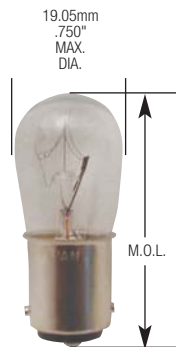

SPECIALTY BULBS

Line No.	Lamp No.	Bulb Type	Base	Des. Volts	Watts	MOL (Inch)	Fig. No.
1	3S6/5-120V-I	S-6	Candelabra Screw	120	3	1.88	91
2	3S6/5-130V-I	S-6	Candelabra Screw	130	3	1.88	91
3	3S6/5-140V-I	S-6	Candelabra Screw	140	3	1.88	91
4	3S6/5-145V-I	S-6	Candelabra Screw	145	3	1.88	91
5	3S6/5DC-120V-I	S-6	D.C. Bayonet	120	3	1.81	92
6	3S6/5DC-130V-I	S-6	D.C. Bayonet	130	3	1.81	92
7	6S6-6V-I	S-6	Candelabra Screw	6	6	1.88	91
8	6S6-12V-I	S-6	Candelabra Screw	12	6	1.88	91
9	6S6-18V-I	S-6	Candelabra Screw	18	6	1.88	91
10	6S6-24V-I	S-6	Candelabra Screw	24	6	1.88	91
11	6S6-30V-I	S-6	Candelabra Screw	30	6	1.88	91
12	6S6-32V-I	S-6	Candelabra Screw	32	6	1.88	91
13	6S6-48V-I	S-6	Candelabra Screw	48	6	1.88	91
14	6S6-60V-I	S-6	Candelabra Screw	60	6	1.88	91
15	6S6-75V-I	S-6	Candelabra Screw	75	6	1.88	91
16	6S6-120V-I	S-6	Candelabra Screw	120	6	1.88	91
17	6S6-130V-I	S-6	Candelabra Screw	130	6	1.88	91
18	6S6-135V-I	S-6	Candelabra Screw	135	6	1.88	91
19	6S6-145V-I	S-6	Candelabra Screw	145	6	1.88	91
20	6S6-155V-I	S-6	Candelabra Screw	155	6	1.88	91
21	6S6-230V-I	S-6	Candelabra Screw	230	6	1.88	91
22	6S6-250V-I	S-6	Candelabra Screw	250	6	1.88	91
23	6S6/7-120V-I	S-6	Intermediate Screw	120	6	1.80	93
24	6S6/7-130V-I	S-6	Intermediate Screw	130	6	1.80	93
25	6S6/DC-6V-I	S-6	D.C. Bayonet	6	6	1.81	92
26	6S6/DC-12V-I	S-6	D.C. Bayonet	12	6	1.81	92
27	6S6/DC-24V-I	S-6	D.C. Bayonet	24	6	1.81	92
28	6S6/DC-30V-I	S-6	D.C. Bayonet	30	6	1.81	92
29	6S6/DC-32V-I	S-6	D.C. Bayonet	32	6	1.81	92
30	6S6/DC-48V-I	S-6	D.C. Bayonet	48	6	1.81	92

Fig. 92

Some lamp pictures are not to scale. Filament and L.C.L. may vary by part number. For filament identification see page 6.

THE PRODUCTS SHOWN REPRESENT ONLY A SMALL PORTION OF OUR STOCK
PLEASE CALL IF THE PRODUCT YOU NEED IS NOT LISTED
949/452-0900 • 800/8-LIGHTS • FAX: 800-255-3141