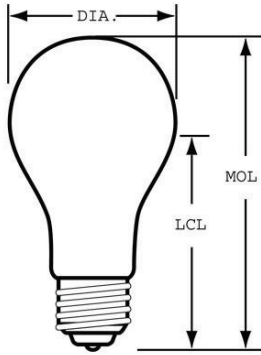

Presented By: Candela Corporation
Contact Phone: (800) 922-9226
Contact E-mail: sales@candelacorp.com

Customer Name:
Project Name:
Fixture Type:

GE
Lighting

18274 - 75A/RS 12PK-5

GE Rough Service Worklight A21 - Rough Service

GENERAL CHARACTERISTICS

| | |
|---------------------|-----------------------|
| Lamp Type | Incandescent - A-line |
| Bulb | A21 |
| Base | Medium Screw (E26) |
| Filament | C-17 |
| Bulb Finish | Inside frost |
| Wattage | 75 |
| Voltage | 120 |
| Rated Life | 1000 hrs |
| Bulb Material | Soft glass |
| Primary Application | Rough Service |

PHOTOMETRIC CHARACTERISTICS

| | |
|---------------------------------|---------------|
| Initial Lumens | 750 |
| Beam Spread - Vertical | 35.0 - 50.0 ° |
| Nominal Initial Lumens per Watt | 10 |

DIMENSIONS

| | |
|------------------------------|----------|
| Maximum Overall Length (MOL) | 5.25 cm |
| Bulb Diameter (DIA) | 2.625 cm |
| Bulb Diameter (DIA) (MAX) | 2.625 cm |
| Light Center Length (LCL) | 3.81 cm |