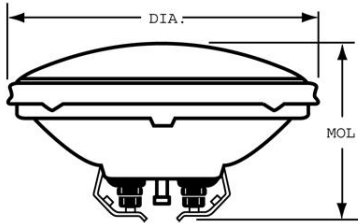

#### GENERAL CHARACTERISTICS

Lamp Type	Sealed Beam - PAR
Bulb	PAR36
Base	Screw Terminals
Filament	C-6
Wattage	35
Voltage	12.8/35
Rated Life	300 hrs
Primary Application	Tractor

#### PHOTOMETRIC CHARACTERISTICS

Beam Spread - Vertical	300.0 - 10.0 °
Beam Spread (10% hor)	Trapezoidal
Abstract Values	
Max. Beam Candlepower (MBCP)	3000

#### DIMENSIONS

Maximum Overall Length (MOL)	2.7500 in(69.8 mm)
Bulb Diameter (DIA)	4.500 in(114.3 mm)
Bulb Diameter (DIA) (MAX)	4.500 in(114.3 mm)