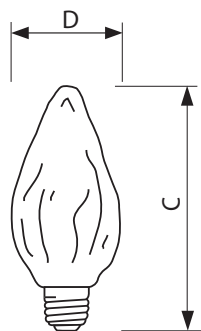

Dimensional drawing

E26

DuraMax Deco 40W Med 120V F15 CL 2BC