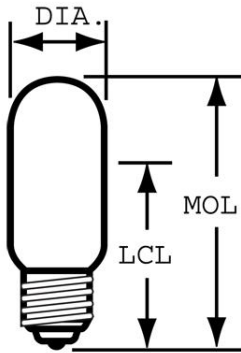

Presented By: Candela Corporation
Contact Phone: (800) 922-9226
Contact E-mail: sales@candelacorp.com

Customer Name:
Project Name:
Fixture Type:

GE
Lighting

14791 - 25T7N

GE Appliance Light T7 - Appliance

GENERAL CHARACTERISTICS

Lamp Type	Incandescent - Tubular
Bulb	T7
Base	Intermediate Screw (E17)
Filament	C-7A
Bulb Finish	Clear
Wattage	25
Voltage	120
Rated Life	1000 hrs
Bulb Material	Soft glass
Primary Application	Standard;Standard;Appliance

PHOTOMETRIC CHARACTERISTICS

Initial Lumens	7.8 /195 /195
Nominal Initial Lumens per Watt	7

DIMENSIONS

Maximum Overall Length (MOL)	2.25 cm
Bulb Diameter (DIA)	0.875 cm
Bulb Diameter (DIA) (MAX)	0.875 cm
Light Center Length (LCL)	1.56 cm