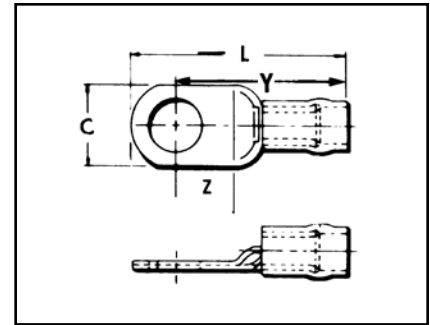

TYPES YAEV AND YAEV-L

INSULUG™

Terminal — Nylon Insulated — Ring-Tongue

300 Volts Max., 105° C Max.

B-19

The INSULUG™ type YAEV is designed for very demanding high vibration applications encountered in aircraft and aboard ships as well as motor lead applications in hospitals, industrials and generating plants. The nylon insulated seamless, electrolytic copper barrel with double thick tongue provides an extra strong insulated connection. The terminal is rated 105°C and meets MIL-T-7928 requirements.

Features & Benefits

- Double thick tongue.
 - ◊ Provides maximum reliability and electrical capacity plus an extra strong terminal tongue.
- Manufactured from one-piece pure electrolytic copper.
 - ◊ Provides high conductivity, low resistance with no seams to split plus ductility for excellent crimp forming properties.
- Electro-tin plated.
 - ◊ Provides long-lasting corrosion resistance.
- Nylon insulation is locked in place.
 - ◊ Insulation will not move or twist off
- 300 volt nylon insulation.
 - ◊ High dielectric strength and stability in demanding oily environmental conditions.
- Color Coded.
 - ◊ Provides quick, easy wire size connector selection.