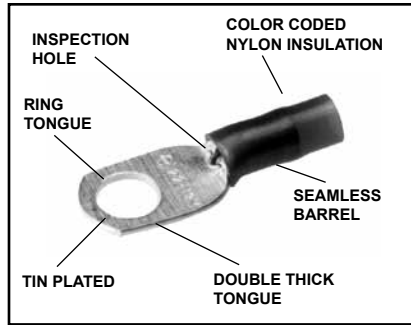

TYPES YAEV AND YAEV-L

INSULUG™

Terminal — Nylon Insulated — Ring-Tongue

300 Volts Max., 105° C Max.

B-19

The INSULUG™ type YAEV is designed for very demanding high vibration applications encountered in aircraft and aboard ships as well as motor lead applications in hospitals, industrials and generating plants. The nylon insulated seamless, electrolytic copper barrel with double thick tongue provides an extra strong insulated connection. The terminal is rated 105°C and meets MIL-T-7928 requirements.

Features & Benefits

- Double thick tongue.
 - ◊ Provides maximum reliability and electrical capacity plus an extra strong terminal tongue.
- Manufactured from one-piece pure electrolytic copper.
 - ◊ Provides high conductivity, low resistance with no seams to split plus ductility for excellent crimp forming properties.
- Electro-tin plated.
 - ◊ Provides long-lasting corrosion resistance.
- Nylon insulation is locked in place.
 - ◊ Insulation will not move or twist off
- 300 volt nylon insulation.
 - ◊ High dielectric strength and stability in demanding oily environmental conditions.
- Color Coded.
 - ◊ Provides quick, easy wire size connector selection.