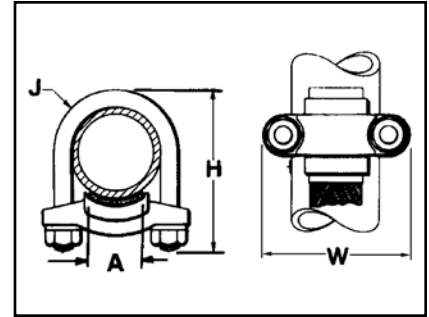

**TYPE GG**

**GROUND CONNECTOR**

For Copper Bar, Strap, Braid or Cable to Rod or Tube

High copper alloy ground connector for joining bar, strap, braid or cable to rod or tube. High copper alloy cast body, DURIMUM™ U-bolts, nuts and lockwashers make the GG particularly effective for use with braid for ground rods, switch handles, fence posts and gates. One-wrench installation.

E-49

Catalog Number	Conductor		A	H	J	W
	Tube I.P.S. **	Rod				
GG15-1	1	1-1/8 - 1-1/4	1	3-3/8	3/8	2-5/8
GG16-1	1-1/4	1-3/8 - 1-1/2		3		
GG17-1	1-1/2	1-5/8 - 1-7/8		3-1/2		3-1/4
GG17-15			1-1/2	3-3/4		
GG18-1	2	2 - 2-3/8	1	4-1/4	1/2	3-3/4
GG18-15			1-1/2	4-1/8		
GG18-2			2	4-1/8		
GG19-2	2-1/2	2-1/2 - 2-7/8	2	4-3/8	5	4-5/8
GG19-25			2-1/2	4-5/8		
GG20-2	3	3 - 3-1/2	2	6-3/8	1/2	5-1/5
GG20-25			2-1/2			5-1/4
GG20-3			3			5-3/4
GG21-2	3-1/2	3-1/2 - 4	2	5-7/8	1/2	5-3/4
GG21-25			2-1/2			
GG21-3			3			
GG21-35			3-1/2			
GG22-2	4	4 - 4-1/2	2	6-1/2	1/2	6-1/4
GG22-25			2-1/2			
GG22-3			3			
GG22-4			4			
GG24-2	5	—	2	7-5/8	1/2	7-1/4

NOTE:

\*\* Refer to Section O for tube dimensions.

Blue highlighted items are industry standard and most frequently ordered.