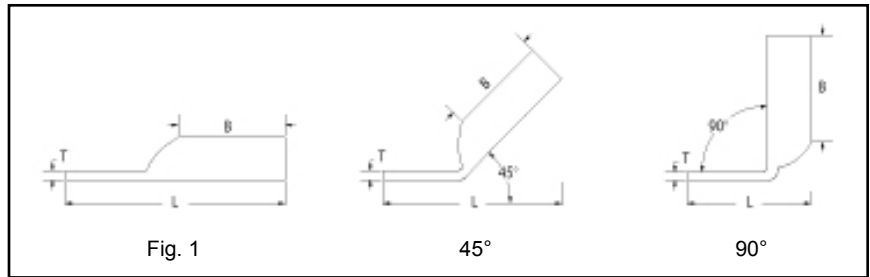

**ONE HOLE HYLUG™
CODE CONDUCTOR
LONG BARREL**

TYPES YA, YA-TC

**UNINSULATED COPPER
COMPRESSION TERMINAL**

UL Listed 90° C,
600 Volts to 35kV ◆

45° and 90° angles are available.
Please contact Customer Service to
order: 1-800-346-4175

C-27

Catalog Number	Fig #	Conductor		Stud Hole Size	Tongue Width	Figure Dimensions			Dieless (# of crimps)	Installation Tooling			Color Code	Die Index	Wire Strip Length
		AWG	MM²			(B)	(T)	(L)		Mechanical	Hydraulic				
											MD6, OUR840, MD7-34R	BCT500HS, Y500CTHS			
YA8CTC10	1	#8 AWG #8 Weld 37/24 #6 Sol #8 Sol	† 10	#10	0.41"	0.81"	0.08"	1.57"	MRC840 (2) MY29-3 (2) MY29-11 (2) Y8MBR-1 (1) Y1MRTC (2) Y81KFT (1)	W8CVT (2) W8CRT (2) X8CRT (2)	W8CVT (2) W8CRT (2) X8CRT (2)	U8CRT (2)	Red	49	7/8"
YA8CTC14				1/4"	0.44"	0.81"	0.08"	1.69"	Y81KFTMBH (1) PAT81KFT-18V (1)						
YA8CTC38				3/8"	0.58"	0.81"	0.06"	1.88"							
YA6CTC8	1	#6 AWG	—	#8	0.42"	1.12"	0.09"	1.83"	Y1MRTC (2) MRC840 (2) MY29-3 (2) MY29-11 (2) Y644HSXT (1) Y81KFT (1) Y81KFTMBH (1) PAT81KFT-18V (1)	W5CVT (2) W5CRT (2) X5CRT (2) X8CART (2)	W5CVT (2) W5CRT (2) X5CRT (2) X8CART (2)	U5CRT (2) U8CABT (2)	Blue	7 or 374	1-3/16"
YA6CTC10				#10	0.42"	1.12"	0.09"	1.89"							
YA6C				1/4"	0.41"	1.12"	0.09"	1.81"							
YA6CN				1/2"	0.83"	1.12"	0.12"	2.64"							
YA6CTC516				5/16"	0.52"	1.12"	0.07"	2.08"							
YA6CTC38				3/8"	0.58"	1.12"	0.06"	2.21"							
YA5C	1	#5 AWG	—	1/4"	0.44"	1.12"	0.07"	1.98"	W5CVT (2) W5CRT (2) X5CRT (2)	W5CVT (2) W5CRT (2) X5CRT (2)	U5CRT (2)	Blue	7 or 374	1-3/16"	
YA5CN				1/2"	0.83"	1.12"	0.12"	2.67"							
YA4CTC10	1	#4 AWG	—	#10	0.50"	1.12"	0.09"	1.94"	W4CVT (2) W4CRT (2) X4CRT (2)	W4CVT (2) W4CRT (2) X4CRT (2)	U4CRT (2) U6CABT (2)	Gray	8 or 346	1-3/16"	
YA4C				1/4"	0.50"	1.12"	0.09"	1.87"							