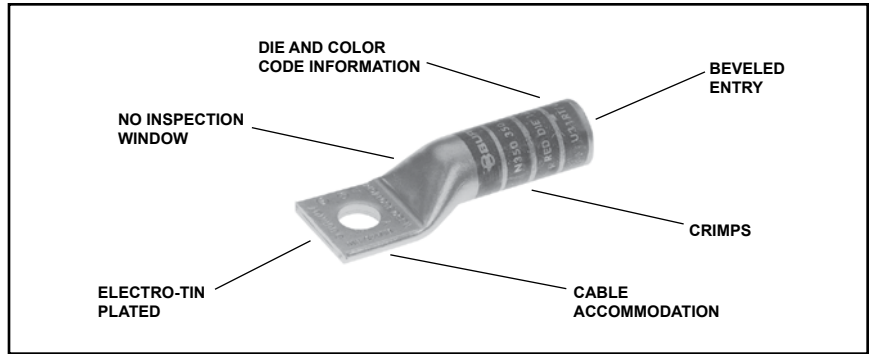

**ONE HOLE HYLUG™
CODE CONDUCTOR
LONG BARREL**

TYPES YA, YA-TC

**UNINSULATED COPPER
COMPRESSION TERMINAL**

UL Listed 90° C,
600 Volts to 35kV ◆

45° and 90° angles are available.
Please contact Customer Service to
order: 1-800-346-4175

C-27

Catalog Number	Fig #	Conductor		Stud Hole Size	Tongue Width	Figure Dimensions			Dieless (# of crimps)	Installation Tooling			Color Code	Die Index	Wire Strip Length
		AWG	MM²			(B)	(T)	(L)		Mechanical	Hydraulic				
											MD6, OUR840, MD7-34R	BCT500HS, Y500CTHS			
YA8CTC10	1	#8 AWG #8 Weld 37/24 #6 Sol #8 Sol	† 10	#10	0.41"	0.81"	0.08"	1.57"	MRC840 (2) MY29-3 (2) MY29-11 (2) Y8MBR-1 (1) Y1MRTC (2) Y81KFT (1)	W8CVT (2) W8CRT (2) X8CRT (2)	W8CVT (2) W8CRT (2) X8CRT (2)	U8CRT (2)	Red	49	7/8"
YA8CTC14				1/4"	0.44"	0.81"	0.08"	1.69"	Y81KFTMBH (1) PAT81KFT-18V (1)						
YA8CTC38				3/8"	0.58"	0.81"	0.06"	1.88"							
YA6CTC8	1	#6 AWG	—	#8	0.42"	1.12"	0.09"	1.83"	Y1MRTC (2) MRC840 (2) MY29-3 (2) MY29-11 (2) Y644HSXT (1) Y81KFT (1) Y81KFTMBH (1) PAT81KFT-18V (1)	W5CVT (2) W5CRT (2) X5CRT (2) X8CART (2)	W5CVT (2) W5CRT (2) X5CRT (2) X8CART (2)	U5CRT (2) U8CABT (2)	Blue	7 or 374	1-3/16"
YA6CTC10				#10	0.42"	1.12"	0.09"	1.89"							
YA6C				1/4"	0.41"	1.12"	0.09"	1.81"							
YA6CN				1/2"	0.83"	1.12"	0.12"	2.64"							
YA6CTC516				5/16"	0.52"	1.12"	0.07"	2.08"							
YA6CTC38				3/8"	0.58"	1.12"	0.06"	2.21"							
YA5C	1	#5 AWG	—	1/4"	0.44"	1.12"	0.07"	1.98"	W5CVT (2) W5CRT (2) X5CRT (2)	W5CVT (2) W5CRT (2) X5CRT (2)	U5CRT (2)	Blue	7 or 374	1-3/16"	
YA5CN				1/2"	0.83"	1.12"	0.12"	2.67"							
YA4CTC10	1	#4 AWG	—	#10	0.50"	1.12"	0.09"	1.94"	W4CVT (2) W4CRT (2) X4CRT (2)	W4CVT (2) W4CRT (2) X4CRT (2)	U4CRT (2) U6CABT (2)	Gray	8 or 346	1-3/16"	
YA4C				1/4"	0.50"	1.12"	0.09"	1.87"							