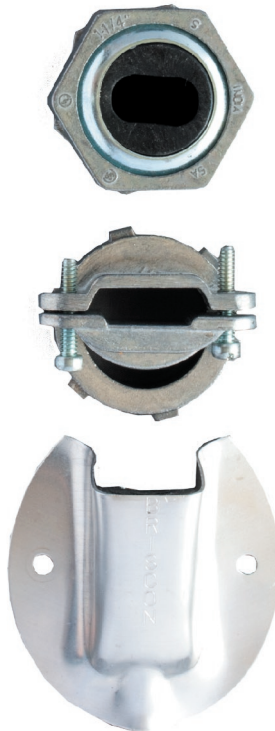

SERVICE ENTRANCE KITS

Conveniently Packed For Fast Counter Service
Die Cast Or Plastic Weather Cap

SE 1 100 AMP

For 2/3 SEU Cable

CATALOG NUMBER: SE 1
UPC# 78022743950
MASTER CARTON: 10 KITS
MASTER WEIGHT: 13 lbs.

KIT CONTAINS:

- 1 #100 PLASTIC WEATHER CAP
- 10 4S2A CABLE STRAPS
- 1 WC 1252 1-1/4" WT CONNECTOR
- 2 125 SM 1-1/4" CONNECTORS
- 1 SP 28 SILL PLATE

SE 2 200 AMP

For 4/0 SEU Cable

CATALOG NUMBER: SE 2
UPC# 78022743960
MASTER CARTON: 10 KITS
MASTER WEIGHT: 35 lbs.

KIT CONTAINS:

- 1 #200 PLASTIC WEATHER CAP
- 10 4S0 2 CABLE STRAPS
- 1 WC 2004 2" WT CONNECTOR
- 2 200 SM 2" CONNECTORS
- 1 SP 40 SILL PLATE

SE 1 D 100 AMP

For 2/3 SEU Cable

CATALOG NUMBER: SE 1 D
UPC# 78022743955
MASTER CARTON: 10 KITS
MASTER WEIGHT: 13 lbs.

KIT CONTAINS:

- 1 DC 100 DIE CAST WEATHER CAP
- 10 4S2A CABLE STRAPS
- 1 WC 1252 1-1/4" WT CONNECTOR
- 2 125 SM 1-1/4" CONNECTORS
- 1 SP 28 SILL PLATE

SE 2 D 200 AMP

For 4/0 SEU Cable

CATALOG NUMBER: SE 2 D
UPC# 78022743965
MASTER CARTON: 10 KITS
MASTER WEIGHT: 35 lbs.