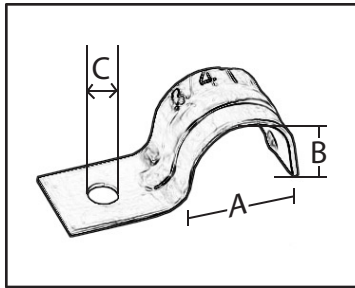

#1 IN FASTENING THE POWER

THIN WALL CONDUIT STRAPS

Galvanized Steel 1-Hole EMT Strap, Snap On Type

CATALOG NUMBER	UPC # 780227	SIZE	A	B	C	UNIT QUANTITY	MASTER CARTON	MASTER WEIGHT
TW 5 100	31601	1/2"	3/4"	3/4"	1/4"	100	1000	30
TW 7 100	31602	3/4"	7/8"	7/8"	1/4"	100	1000	37
TW 10 50	31603	1"	1-1/8"	1-1/8"	1/4"	50	500	25
TW 12 20	31604	1-1/4"	1-1/2"	1-1/4"	1/4"	20	200	19
TW 15 20	31605	1-1/2"	1-3/4"	1-5/8"	5/16"	20	200	33
TW 20 10	31606	2"	2-1/8"	1-7/8"	3/8"	10	100	17

A = INSIDE WIDTH
B = INSIDE HEIGHT
C = HOLE DIAMETER

FOLD OVER STRAPS

Aluminum 1-Hole Strap. Fast And Easy Installation For Service Entrance Cable

CATALOG NUMBER	UPC # 780227	CABLE SIZE	A	B	C	UNIT QUANTITY	MASTER CARTON	MASTER WEIGHT
SC 15 100	43902	8/3 & 6/3	3/4"	1/2"	1/4"	100	1000	12
SC 20 100	43903	4/3	7/8"	1/2"	1/4"	100	1000	13
SC 25 100	43905	2/3	1"	5/8"	1/4"	100	1000	17
SC 35 50	43907	2/0	1-3/8"	3/4"	1/4"	50	500	15
SC 40 50	43909	4/0	1-1/2"	3/4"	1/4"	50	500	15

A = INSIDE WIDTH
B = INSIDE HEIGHT
C = HOLE DIAMETER