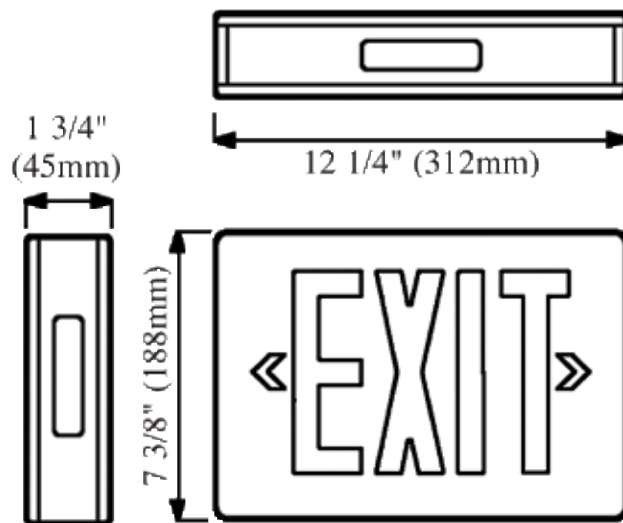

Part #: RX3GWE

DESCRIPTION

The RX3RWE and RX3GWE are economical and energy saving Exit signs. The injection molded plastic housing has soft rounded corners for aesthetic appeal. The LED lamps provide a maximum of energy savings potential and the battery pack allows the unit to be self powered during power outages.

APPLICATION

Suitable for use in almost any commercial or light industrial application.

COMPLIANCE

UL924 Listed.
Life Safety NFPA 101.
UL listed for damp location use.

HOUSING

The housing is made of injection molded thermoplastic making it impact resistant and corrosion proof. UL94-5V rated.

MOUNTING

Easy snap fit canopy can be used for top or end mounting or knockouts can be used for surface mounting. Included second face allows the unit to be used as a single or double face exit sign. Snap fitting, replaceable chevrons for direction indication.

LAMPS

Long life Light Emitting Diode (LED) lamps provide the maximum in energy savings.

ELECTRICAL/BATTERY

- Dual voltage input 120/277 VAC, 60 Hz.
- Maintenance free, Sealed Nickel Cadmium battery provides a minimum 1½ hour emergency operation for self powered signs.
- Low voltage disconnect of the battery models prevents deep discharge and maintains good battery life.
- Fully automatic, solid state charger.
- Test switch with LED charge indicator/ AC voltage indicator.