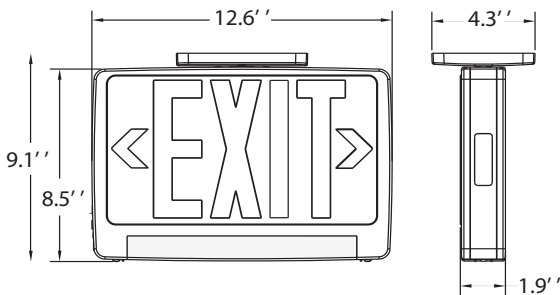

BREZZA

**BREZZA**

EMERGENCY/EXIT

EMERGENCY EXIT

**The BREZZA features:**

- Unique design combines an energy efficient LED exit sign with an LED emergency light. Low profile and easy installation make this a contractors favorite.
- Total Exit wattage: 3W.
- Convenient snap-out field adjustable chevrons.

Features	Benefits
<ul style="list-style-type: none"> <li>• Unique, design combines an energy-efficient LED EXIT sign with an LED emergency light into one low-profile unit.</li> </ul>	<ul style="list-style-type: none"> <li>• Fits in smaller areas that other combos cannot.</li> <li>• LED technology saves energy and reduces maintenance.</li> </ul>
<ul style="list-style-type: none"> <li>• Total Exit wattage: 3W.</li> </ul>	<ul style="list-style-type: none"> <li>• Energy efficient without performance loss</li> <li>• Meets new energy code requirements</li> </ul>
<ul style="list-style-type: none"> <li>• Convenient snap-out field adjustable chevrons.</li> </ul>	<ul style="list-style-type: none"> <li>• Allows for on-site adjustability</li> <li>• Simplified specification.</li> </ul>
<ul style="list-style-type: none"> <li>• 3W LED emergency strip.</li> </ul>	<ul style="list-style-type: none"> <li>• Reliability and reduced maintenance.</li> <li>• Field adjustable to optimized light distribution</li> <li>• Design allows for standard exit footprint.</li> </ul>

## DIMENSIONS

Model	A	B	C	D	E
BREZZA	9.1"	8.5"	12.6"	4.3"	1.9"
	231.14mm	215.89mm	320.03mm	109.219mm	48.26mm