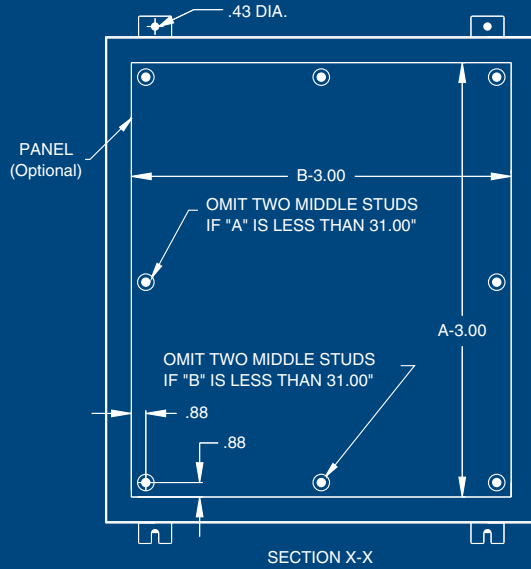

NEMA 12 SINGLE DOOR ENCLOSURES

Type 4 & 12
Enclosures

**INDUSTRY
STANDARDS**

UL 50 Type 12
UL 508 Type 12
NEMA Type 12
CUL Type 12

Austin Electrical Enclosures
Post Office Box 2320
Yadkinville, NC 27055

Phone: 336.468.2851
800.288.2851