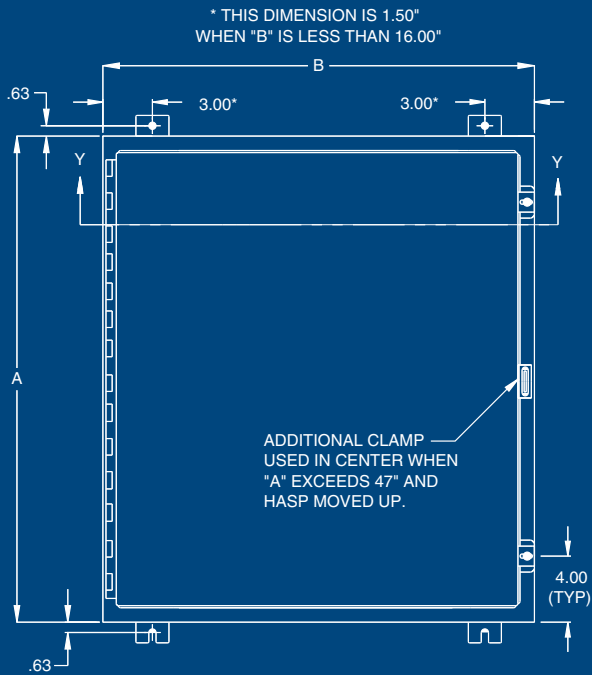

NEMA 12 SINGLE DOOR ENCLOSURES

Type 4 & 12
Enclosures

**INDUSTRY
STANDARDS**

UL 50 Type 12
UL 508 Type 12
NEMA Type 12
CUL Type 12

Austin Electrical Enclosures
Post Office Box 2320
Yadkinville, NC 27055

Phone: 336.468.2851
800.288.2851