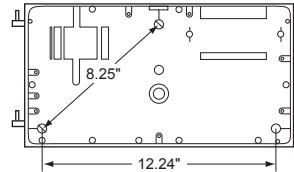

MOUNTING DETAILS

Actual performance can vary depending on operating conditions. Specifications are subject to change without notice.