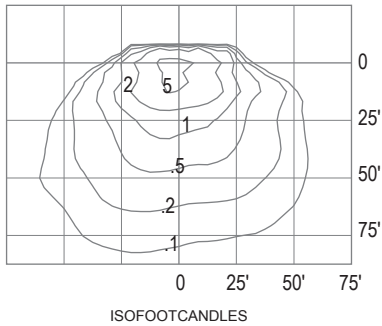

UL Listed for Wet Locations

**Specifications:**

Overall height: 9.01" (22.88 cm)  
 Width: 18.2" (46.21 cm)  
 Weight: 32 lbs / 14.51 kg.

**ACCESSORIES**

- 280-020-1 Wireguard for WLXD
- 280-023-1 Polycarbonate Guard for WLXD
- 320-015 Full Cut-Off Shield for WLXD-Bronze
- 210-011 WLXD Face Frame Assembly-Bronze
- 230-002 Button 120V Photo Control
- 230-008 Button 208-277V Photo Control

## DIMENSIONS

### Specifications:

**Overall height:**  
9.01" (22.88 cm)

**Width:**  
18.2" (46.21 cm)

**Weight:**  
32 lbs. / 14.51 kg.

## PHOTOMETRICS

400W PS @ 25' Mounting Height