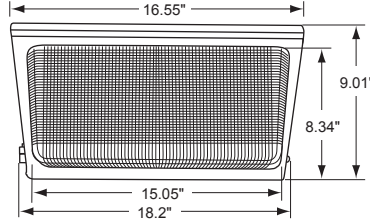

UL Listed for Wet Locations

**Specifications:**

Overall height: 9.01" (22.88 cm)  
 Width: 18.2" (46.21 cm)  
 Weight: 32 lbs / 14.51 kg.

**ACCESSORIES**

- 280-020-1 Wireguard for WLXD
- 280-023-1 Polycarbonate Guard for WLXD
- 320-015 Full Cut-Off Shield for WLXD-Bronze
- 210-011 WLXD Face Frame Assembly-Bronze
- 230-002 Button 120V Photo Control
- 230-008 Button 208-277V Photo Control

## DIMENSIONS

### Specifications:

**Overall height:**  
9.01" (22.88 cm)

**Width:**  
18.2" (46.21 cm)

**Weight:**  
32 lbs. / 14.51 kg.