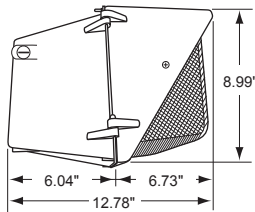

UL Listed for Wet Locations

**Specifications:**

Overall height: 9.01" (22.88 cm)  
 Width: 18.2" (46.21 cm)  
 Weight: 32 lbs / 14.51 kg.

**ACCESSORIES**

- 280-020-1 Wireguard for WLXD
- 280-023-1 Polycarbonate Guard for WLXD
- 320-015 Full Cut-Off Shield for WLXD-Bronze
- 210-011 WLXD Face Frame Assembly-Bronze
- 230-002 Button 120V Photo Control
- 230-008 Button 208-277V Photo Control

## DIMENSIONS

### Specifications:

**Overall height:**  
9.01" (22.88 cm)

**Width:**  
18.2" (46.21 cm)

**Weight:**  
32 lbs. / 14.51 kg.