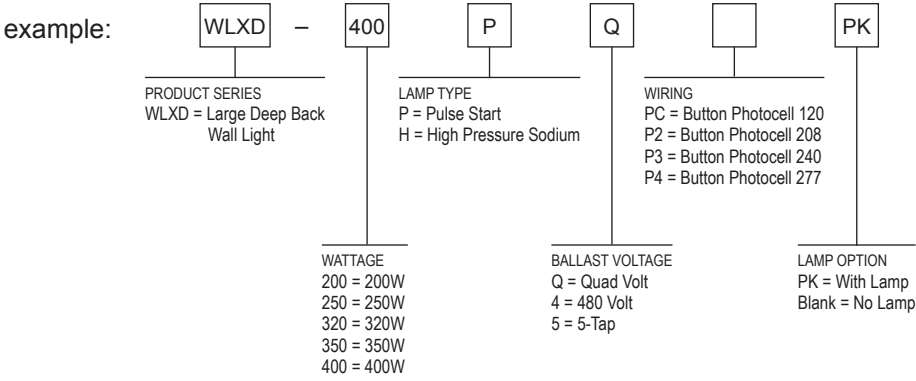

ORDERING INFORMATION

Order accessories as separate catalog numbers (shipped separately).

Actual performance can vary depending on operating conditions. Specifications are subject to change without notice.

ATLAS LIGHTING PRODUCTS, INC.

PO BOX 2348 | BURLINGTON, NC 27216
800-849-8485 | FAX: 336-227-0110 | www.atlaslightingproducts.com