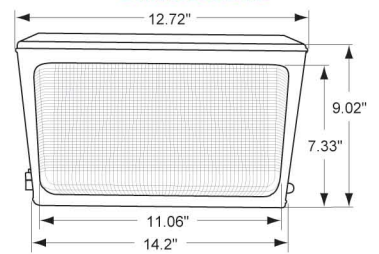

Dimensions