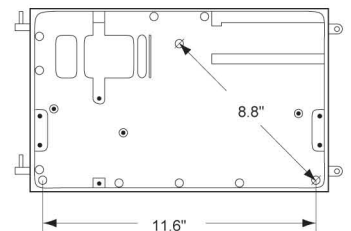

Mounting Detail