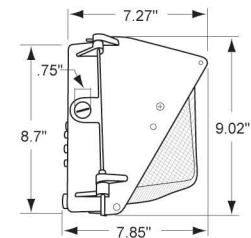

\*Based On: 8 hours per day | 365 days per year | \$0.08 per kWh

**Dimensions**

**Mounting Detail**

**Photometrics**

150W PS @ 15' Mounting Height