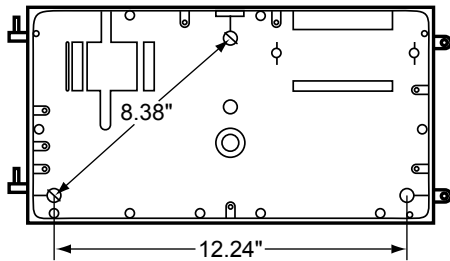

ENERGY SAVINGS

LED		HID			ANNUAL SAVINGS
WATTAGE	ANNUAL COST	SOURCE WATTAGE	TOTAL WATTAGE USED	ANNUAL COST	
86	$38	200	232	$128	$90
86	$38	250	285	$150	$112
86	$38	400	458	$226	$188

MOUNTING DETAIL

Atlas Lighting Products, Inc.

LED
lighting facts®
A Program of the U.S. DOE

Light Output (Lumens)	9173
Watts	85.62
Lumens per Watt (Efficacy)	107.14

Color Accuracy	83
Color Rendering Index (CRI)	

Light Color
Correlated Color Temperature (CCT) **4685 (Daylight)**

2700K   3000K   4500K   6500K

All results are according to IESNA LM-79-2008: *Approved Method for the Electrical and Photometric Testing of Solid-State Lighting*. The U.S. Department of Energy (DOE) verifies product test data and results.

Visit www.lightingfacts.com for the *Label Reference Guide*.

Registration Number: PRB4-MEN8GG (8/1/2016)
Model Number: WLD86LED
Type: Luminaire - Area/Roadway