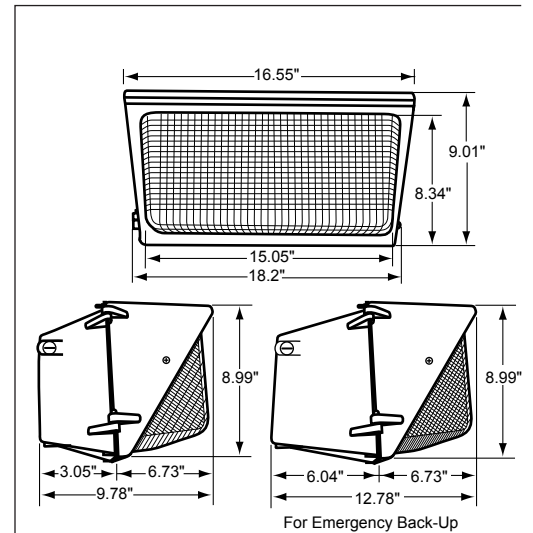

DIMENSIONS:

¹LED Life Span Based Upon LM-80 Test Results

²Emergency Back-Up requires larger back housing. Contact Atlas for more details.

ATLAS LIGHTING PRODUCTS, INC.

PO BOX 2348 | BURLINGTON, NC 27216
800-849-8485 | FAX: 336-227-0110 | www.atlaslightingproducts.com

Made in the USA of US and imported parts. Meets Buy American requirements within the ARRA.