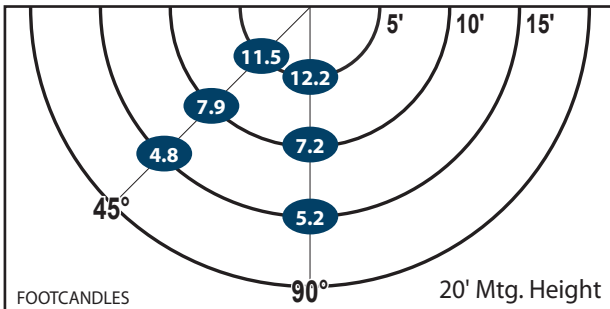

**Glare Free**

**WLD86LED**

Design is Protected by U.S. Patent No. 9,482,395

**LUMENS: 9,173**

**WATTS: 86**

**LUMENS PER WATT: 107**

**CRI: 83**

**CCT: 4500K**

**Recommended Mounting Height - 20-22 ft.**

Mtg. Hgt.	FOOTCANDLES ON THE GROUND						Avg. FCs 450 SQ. FT.
	90°			45°			
	5'	10'	15'	5'	10'	15'	
20'	12.2	7.2	5.2	11.5	7.9	4.8	<b>8.1</b>
22'	10.4	6.8	4.6	9.6	7.2	4.6	<b>7.2</b>

**Overall Height: 9.01"**      **Depth: 9.78"**  
**Overall Width: 18.2"**      **Weight: 15 lbs.**