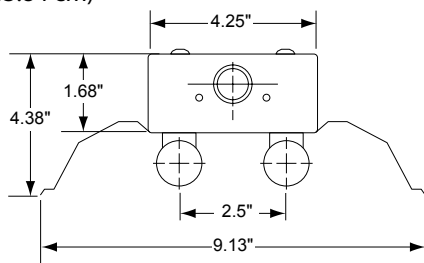

### Dimensions and Specifications

**Overall Height:** 4.38" (11.13 cm)

**Overall Width:** 9.13" (23.19 cm)

**Length:** 4' (121.92 cm)  
8' (243.84 cm)