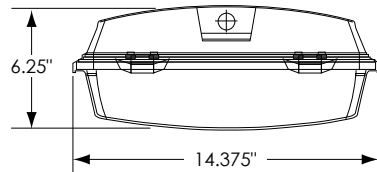

Wet Location FLUORESCENT 4 & 6 Lamp

Hinged Ballast Tray
Stainless Steel Latches
Composite Housing
Poured Gasket
IP67 Rated
NSF Rated
NEMA 4x Rated

Ordering Information

CATALOG #	# OF LAMPS	FIXTURE LENGTH	LAMP WATTS	VOLTS	BALLAST TYPE	LAMPS INCLUDED
IFW4454UEP5	4	4'	54	Unv.	T5HOPS	F54T5HO/841
IFW4432UEI8	4	4'	32	Unv.	T8IS	F32T8/841
IFW4654UEP5	6	4'	54	Unv.	T5HOPS	F54T5HO/841
IFW4632UEI8	6	4'	32	Unv.	T8IS	F32T8/841

Dimensions and Specifications

Overall Height: 6.25" (15.88 cm)
Overall Width: 14.375" (36.51 cm)
Length: 51.5" (130.81 cm)

Options

SUFFIX #	DESCRIPTION	SUFFIX #	DESCRIPTION
3C*	3' Cord (No Plug)	L	Stainless Steel Latches
F	Inline Fusing	83	835 Lamps
N	No Lamps	85	850 Lamps