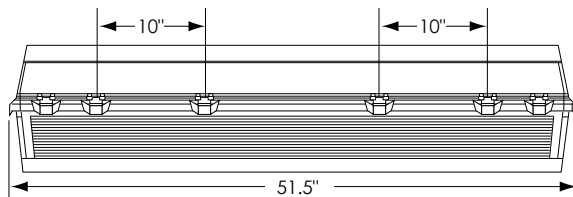

Wet Location FLUORESCENT 4 & 6 Lamp

Hinged Ballast Tray
Stainless Steel Latches
Composite Housing
Poured Gasket
IP67 Rated
NSF Rated
NEMA 4x Rated

Ordering Information

CATALOG #	# OF LAMPS	FIXTURE LENGTH	LAMP WATTS	VOLTS	BALLAST TYPE	LAMPS INCLUDED
IFW4454UEP5	4	4'	54	Unv.	T5HOPS	F54T5HO/841
IFW4432UEI8	4	4'	32	Unv.	T8IS	F32T8/841
IFW4654UEP5	6	4'	54	Unv.	T5HOPS	F54T5HO/841
IFW4632UEI8	6	4'	32	Unv.	T8IS	F32T8/841

Dimensions and Specifications

Overall Height: 6.25" (15.88 cm)
Overall Width: 14.375" (36.51 cm)
Length: 51.5" (130.81 cm)

Options

SUFFIX #	DESCRIPTION	SUFFIX #	DESCRIPTION
3C*	3' Cord (No Plug)	L	Stainless Steel Latches
F	Inline Fusing	83	835 Lamps
N	No Lamps	85	850 Lamps

*Also Available in 6', 10' and 20' length

Accessories

CATALOG #	DESCRIPTION
MS360WL	Wet Location 360° Motion Sensor
80-271CMB	Ceiling Mount Bracket

Ambient Temperature Fixture Rating

PART #	DESCRIPTION	12" CHAIN MOUNT
IFW4454UEP5	4 ft., 4 Lamp, 54w T5HO	104°F/40°C
IFW4432UEI8	4 ft., 4 Lamp, 32w T8	104°F/40°C
IFW4654UEP5	4 ft., 6 Lamp, 54w T5HO	86°F/30°C
IFW4632UEI8	4 ft., 6 Lamp, 32w T8	95°F/35°C