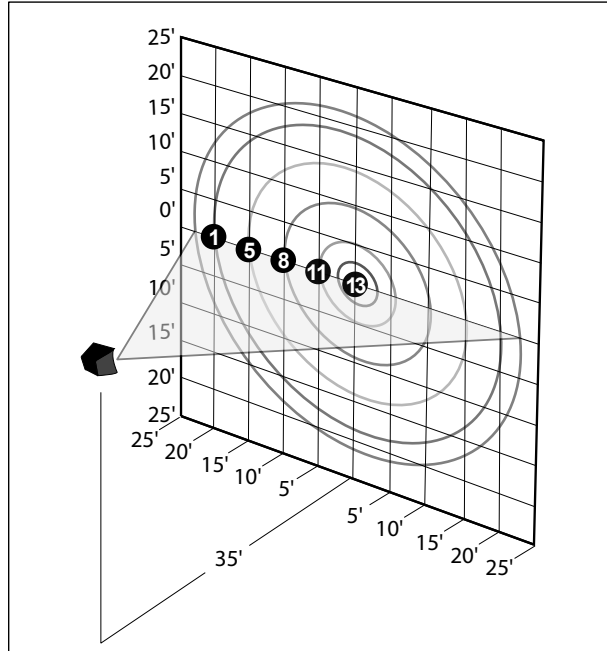

PHOTOMETRIC

ENERGY SAVINGS

LED		HID			ANNUAL SAVINGS
WATTAGE	ANNUAL COST	SOURCE WATTAGE	TOTAL WATTAGE USED	ANNUAL COST	
64	$28	200	232	$128	$100
64	$28	250	285	$150	$122
64	$28	400	458	$226	$198