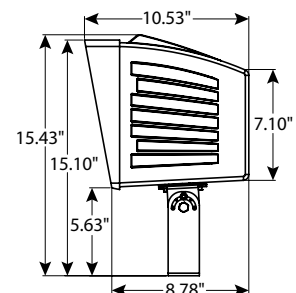

### DIMENSIONS:

**Weight:** (with Trunion) 20 lbs.  
 (with Slipfitter) 21 lbs.

**EPA:** 1.00

**Rebates and Incentives are available in many areas. Contact an Atlas Representative for more information.**