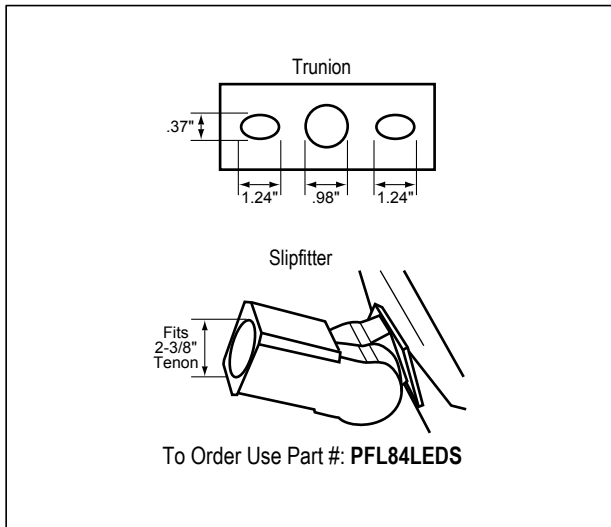

MOUNTING DETAIL

Atlas Lighting Products, Inc.

lighting facts®
A Program of the U.S. DOE

Light Output (Lumens)	8480
Watts	62.46
Lumens per Watt (Efficacy)	135.8
Color Accuracy	82
Color Rendering Index (CRI)	
Light Color	4499 (Bright White)
Correlated Color Temperature (CCT)	
Warm White	Bright White
2700K	3000K
4500K	6500K
Daylight	
All results are according to IESNA LM-79-2008: <i>Approved Method for the Electrical and Photometric Testing of Solid-State Lighting</i>. The U.S. Department of Energy (DOE) verifies product test data and results.	
Visit www.lightingfacts.com for the <i>Label Reference Guide</i>.	
Registration Number: PRB4-RFGD46 (2/22/2016)	
Model Number: PFLXW64LED	
Type: Luminaire - Area/Roadway