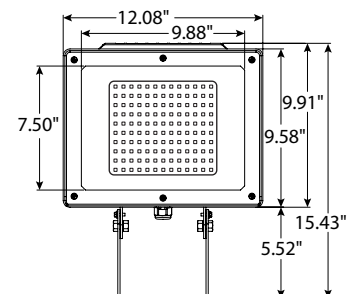

### DIMENSIONS:

**Weight:** (with Trunion) 20 lbs.  
 (with Slipfitter) 21 lbs.

**EPA:** 1.00

**Rebates and Incentives are available in many areas. Contact an Atlas Representative for more information.**