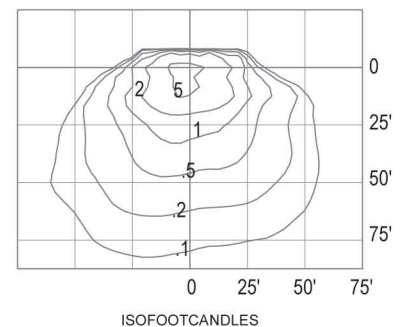

480V Available Upon Request

Dimensions

Accessories

CATALOG #	DESCRIPTION	STD. PKG.
280-020-1	Wireguard for WLXD	1
280-023-1	Polycarbonate Guard for WLXD	1
320-015	Full Cut-Off Shield for WLXD-Bronze	1
210-011	WLXD Face Frame Assembly-Bronze	1
230-002	Button 120V Photo Control	1
230-008	Button 208-277V Photo Control	1

Mounting Detail

Ordering Format

Photometrics

400W PS @ 25' Mounting Height

Wall Lighting
18" Die Cast Deep Back