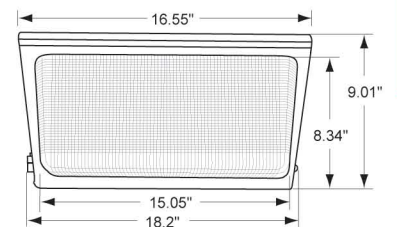

- Die Cast Aluminum Housing
- Borosilicate Glass Lens
- High Output Full Reflector
- Face Frame Opens to the Side
- Threaded Apertures for Conduit & Photo Control

quick SHIP Products

CATALOG #	DESCRIPTION	VOLTS	BALLAST TYPE	LAMP
Pulse Start				
Ⓔ WLXD-320PQPK	320 watt PS	Quad	CWA	MS320/H
Ⓔ WLXD-400PQPK	400 watt PS	Quad	CWA	MS400/H
High Pressure Sodium				
WLXD-400HQPK	400 watt HPS	Quad	CWA	C400S51

480V Available Upon Request

Dimensions

Accessories

CATALOG #	DESCRIPTION	STD. PKG.
280-020-1	Wireguard for WLXD	1
280-023-1	Polycarbonate Guard for WLXD	1
320-015	Full Cut-Off Shield for WLXD-Bronze	1
210-011	WLXD Face Frame Assembly-Bronze	1
230-002	Button 120V Photo Control	1
230-008	Button 208-277V Photo Control	1

Mounting Detail

Ordering Format

Photometrics

400W PS @ 25' Mounting Height

Wall Lighting
18" Die Cast Deep Back