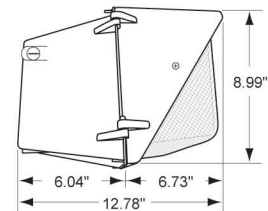

- Die Cast Aluminum Housing
- Borosilicate Glass Lens
- High Output Full Reflector
- Face Frame Opens to the Side
- Threaded Apertures for Conduit & Photo Control

quick SHIP Products

CATALOG #	DESCRIPTION	VOLTS	BALLAST TYPE	LAMP
Pulse Start				
Ⓔ WLXD-320PQPK	320 watt PS	Quad	CWA	MS320/H
Ⓔ WLXD-400PQPK	400 watt PS	Quad	CWA	MS400/H
High Pressure Sodium				
WLXD-400HQPK	400 watt HPS	Quad	CWA	C400S51

480V Available Upon Request

Dimensions

Accessories

CATALOG #	DESCRIPTION	STD. PKG.
280-020-1	Wireguard for WLXD	1
280-023-1	Polycarbonate Guard for WLXD	1
320-015	Full Cut-Off Shield for WLXD-Bronze	1
210-011	WLXD Face Frame Assembly-Bronze	1
230-002	Button 120V Photo Control	1
230-008	Button 208-277V Photo Control	1

Mounting Detail

Ordering Format

Photometrics

400W PS @ 25' Mounting Height

Wall Lighting
18" Die Cast Deep Back