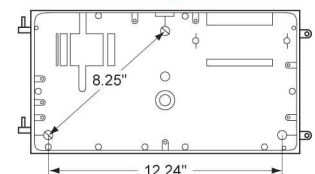

480V Available Upon Request

Dimensions

Accessories

CATALOG #	DESCRIPTION	STD. PKG.
280-020-1	Wireguard for WLXD	1
280-023-1	Polycarbonate Guard for WLXD	1
320-015	Full Cut-Off Shield for WLXD-Bronze	1
210-011	WLXD Face Frame Assembly-Bronze	1
230-002	Button 120V Photo Control	1
230-008	Button 208-277V Photo Control	1

Mounting Detail

Ordering Format

Photometrics

400W PS @ 25' Mounting Height

Wall Lighting
18" Die Cast Deep Back