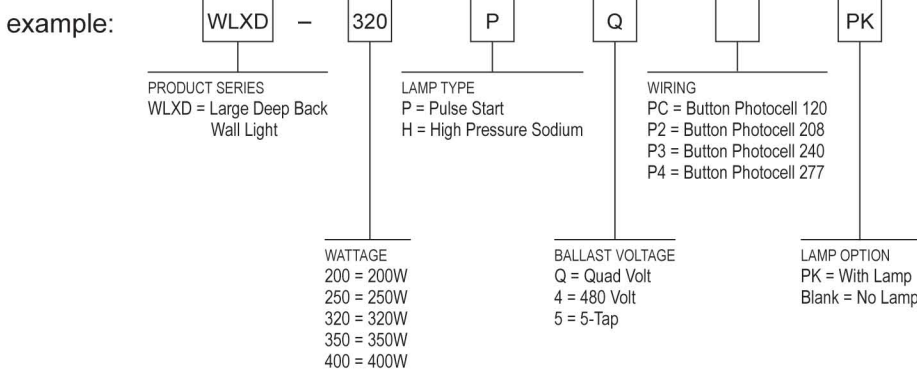

480V Available Upon Request

Dimensions

Accessories

CATALOG #	DESCRIPTION	STD. PKG.
280-020-1	Wireguard for WLXD	1
280-023-1	Polycarbonate Guard for WLXD	1
320-015	Full Cut-Off Shield for WLXD-Bronze	1
210-011	WLXD Face Frame Assembly-Bronze	1
230-002	Button 120V Photo Control	1
230-008	Button 208-277V Photo Control	1

Mounting Detail

Ordering Format

Photometrics

400W PS @ 25' Mounting Height

Wall Lighting
18" Die Cast Deep Back