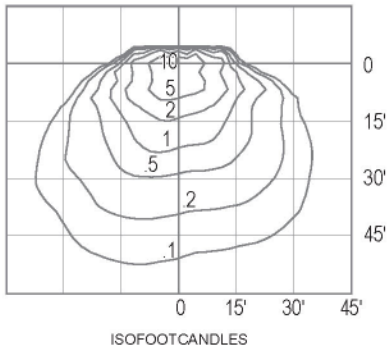

Optics:

Borosilicate Glass Lens

Electrical:

UL Listed for Wet Locations

Specifications:

Overall height: 9.01" (22.88 cm)
 Width: 18.2" (46.21 cm)
 Depth: 9.78" (24.8412 cm)
 Weight: 32 lbs / 14.51 kg.

ORDERING INFORMATION

Order accessories as separate catalog numbers (shipped separately).

Actual performance can vary depending on operating conditions. Specifications are subject to change without notice.

DIMENSIONS

Specifications:

Overall height:
9.01" (22.88 cm)

Width:
18.2" (46.21 cm)

PHOTOMETRICS

250W PS @ 15' Mounting Height

MOUNTING DETAILS

Actual performance can vary depending on operating conditions. Specifications are subject to change without notice.