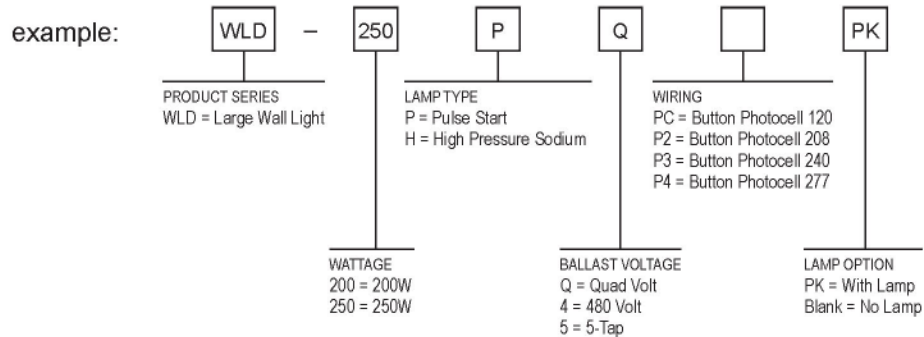

ORDERING INFORMATION

Order accessories as separate catalog numbers (shipped separately).

Actual performance can vary depending on operating conditions. Specifications are subject to change without notice.