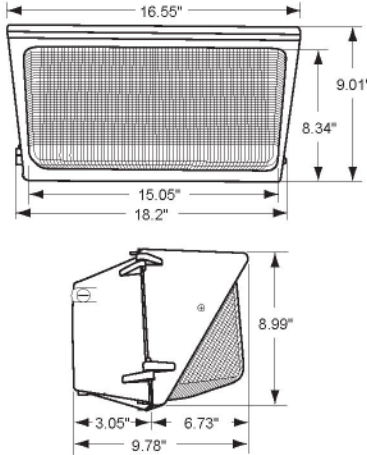

Optics:

Borosilicate Glass Lens

Electrical:

UL Listed for Wet Locations

Specifications:

Overall height: 9.01" (22.88 cm)
 Width: 18.2" (46.21 cm)
 Depth: 9.78" (24.8412 cm)
 Weight: 32 lbs / 14.51 kg.

ORDERING INFORMATION

Order accessories as separate catalog numbers (shipped separately).

Actual performance can vary depending on operating conditions. Specifications are subject to change without notice.

DIMENSIONS

Specifications:

Overall height:
9.01" (22.88 cm)

Width:
18.2" (46.21 cm)

PHOTOMETRICS

250W PS @ 15' Mounting Height

MOUNTING DETAILS

Actual performance can vary depending on operating conditions. Specifications are subject to change without notice.