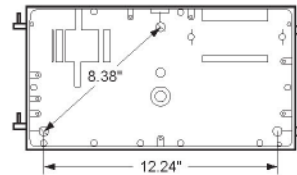

Optics:

Borosilicate Glass Lens

Electrical:

UL Listed for Wet Locations

Specifications:

Overall height: 9.01" (22.88 cm)
 Width: 18.2" (46.21 cm)
 Depth: 9.78" (24.8412 cm)
 Weight: 32 lbs / 14.51 kg.

ORDERING INFORMATION

Order accessories as separate catalog numbers (shipped separately).

Actual performance can vary depending on operating conditions. Specifications are subject to change without notice.

DIMENSIONS

Specifications:

Overall height:
9.01" (22.88 cm)

Width:
18.2" (46.21 cm)

PHOTOMETRICS

250W PS @ 15' Mounting Height

MOUNTING DETAILS

Actual performance can vary depending on operating conditions. Specifications are subject to change without notice.