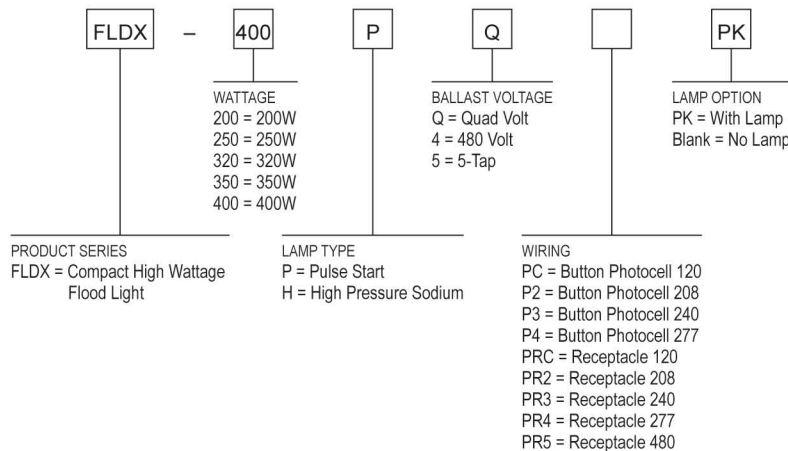

Ordering Format

example:

Dimensions

Mounting Detail

Photometrics
400W PS @ 25' Mounting Height

Flood Lighting

16" Die Cast Compact