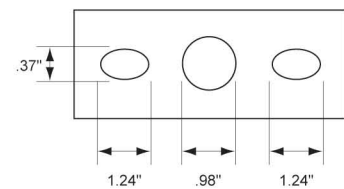

Ordering Format

example:

Dimensions

Mounting Detail

Photometrics
400W PS @ 25' Mounting Height

Flood Lighting

16" Die Cast Compact