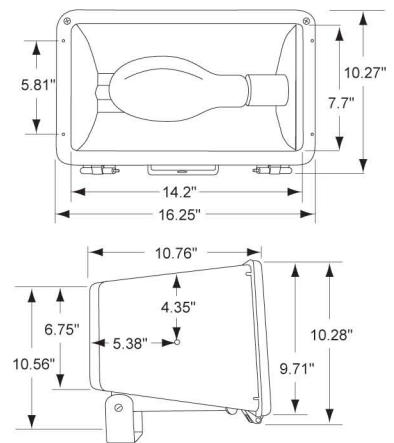

Ordering Format

example:

Dimensions

Mounting Detail

Photometrics
400W PS @ 25' Mounting Height

Flood Lighting

16" Die Cast Compact