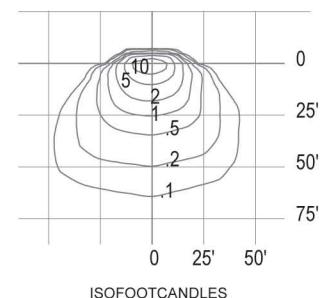

Ordering Format

example:

Dimensions

Mounting Detail

Photometrics
400W PS @ 25' Mounting Height

Flood Lighting

16" Die Cast Compact