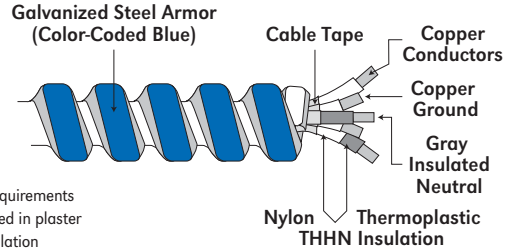

MC TUFF® Lightweight Steel Metal Clad Cable (480Y/277 Volt colors) Technical Specifications

Specification Description

Specification	MC TUFF
Armor	Galvanized Interlocking Steel Strip (blue striped)
Conductors	Solid or Stranded Copper
Conductor Insulation	THHN (XHHW available by special order subject to lead time and minimum quantities)
Assembly Covering	Polypropylene tape
Maximum Temperature Rating	90°C (dry)
Grounding	One grounding means - Insulated Green Grounding Conductor (additional insulated conductors optional)
Neutral Conductor	Gray
Maximum Voltage Rating	600V

References & Ratings

- U.L. 83, 1479, 1569, 1581, File Reference E80042
- NEC 230.43, 300.22(C), 392, 396, 330, 518, 520, 530, 645
- Cable Tray installations per NEC
- Federal Specification A-A-59544 (formerly J-C-30B)
- Meets all applicable OSHA and HUD requirements
- May be surfaced mounted and embedded in plaster
- Environmental Air-Handling Space installation
- U.L. Classified 1, 2 and 3-hour through-penetration Fire Wall

AFC's Color-Coded Armored Cable System

	Additional brown stripe denotes 2 conductor cable (brown conductor)		Additional orange and yellow stripes denote 3 conductor cable
	Additional orange stripe denotes 2 conductor cable (orange conductor)		Additional brown and yellow stripes denote 3 conductor cable
	Additional yellow stripe denotes 2 conductor cable (yellow conductor)		Additional brown and purple stripes denote 3 conductor cable
	Additional purple stripe denotes 2 conductor cable (purple conductor)		Additional brown, orange and yellow stripes denote 4 conductor cable
	Additional brown and orange stripes denote 3 conductor cable		Additional brown, yellow and purple stripes denote 4 conductor cable