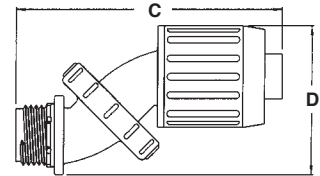

SNAP²IT[®]
Zero to 90[™]
Non-Metallic
Connectors

For use with non-metallic liquid-tight conduit, type B only. Push on installation. Produced from UV rated plastic for long outdoor life.

CATALOG NUMBER	UPC/DCI/NAED MFG #01 8997	TRADE SIZE	KO SIZE	UNIT PKG	STD PKG	DIM A	DIM B	DIM C	DIM D
NMLT590	03900	1/2	1/2	10	50	3.165	2.435	3.594	2.007
NMLT790	03902	3/4	3/4	10	50	3.875	2.900	4.200	2.623

Add suffix "BL" to Catalog # when ordering in black, for example NMLT590BL. Factory order only. Minimum quantities required.

PATENT PENDING.

Adjusts for ALL ANGLES... from 0° to 90°!

To adjust the angle simply loosen the center nut, twist to the correct angle, and retighten.