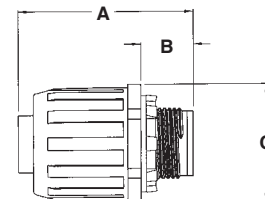

SNAP²IT®
Zinc Connectors

For use with metallic and non-metallic liquid-tight conduit, type B. Push on installation.

Fast and easy installation
(see page A-1)

aifittings.com

CATALOG NUMBER	UPC/DCI/NAED MFG #01 8997	TRADE SIZE	KO SIZE	UNIT PKG	STD PKG	DIM A	DIM B	DIM C
LT5	32502	1/2	1/2	25	100	2.376	.619	1.420
LT7	32503	3/4	3/4	10	50	2.425	.670	1.664
LT10	32102	1	1	5	25	2.495	.708	1.890

PATENTED. ADDITIONAL PATENTS PENDING.

E60812 LR49636

New! **With Insulated Throat**

CATALOG NUMBER	UPC/DCI/NAED MFG #01 8997	TRADE SIZE	KO SIZE	UNIT PKG	STD PKG	DIM A	DIM B	DIM C
LT5A	35085	1/2	1/2	25	100	2.454	.697	1.420
LT7A	35086	3/4	3/4	10	50	2.515	.760	1.664
LT10A	35087	1	1	5	25	2.620	.798	1.890

PATENTED.
ADDITIONAL PATENTS PENDING.

E60812 LR49636

LT5A