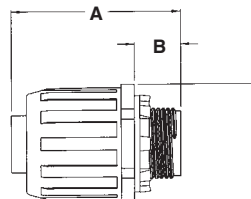

SNAP²IT®
Zinc Connectors

For use with metallic and non-metallic liquid-tight conduit, type B. Push on installation.

Fast and easy installation
(see page A-1)

aifittings.com

CATALOG NUMBER	UPC/DCI/NAED MFG #01 8997	TRADE SIZE	KO SIZE	UNIT PKG	STD PKG	DIM A	DIM B	DIM C
LT5	32502	1/2	1/2	25	100	2.376	.619	1.420
LT7	32503	3/4	3/4	10	50	2.425	.670	1.664
LT10	32102	1	1	5	25	2.495	.708	1.890

PATENTED. ADDITIONAL PATENTS PENDING.

E60812 LR49636

New! **With Insulated Throat**

CATALOG NUMBER	UPC/DCI/NAED MFG #01 8997	TRADE SIZE	KO SIZE	UNIT PKG	STD PKG	DIM A	DIM B	DIM C
LT5A	35085	1/2	1/2	25	100	2.454	.697	1.420
LT7A	35086	3/4	3/4	10	50	2.515	.760	1.664
LT10A	35087	1	1	5	25	2.620	.798	1.890

PATENTED.
ADDITIONAL PATENTS PENDING.

E60812 LR49636

LT5