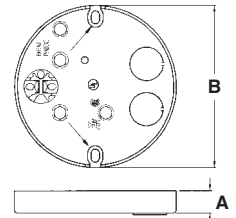

Steel Pan Fan & Fixture Mounting Boxes

Ceiling fan/fixture pan boxes mount directly to a joist for a secure installation. Steel box.

CATALOG NUMBER	UPC/DCI/NAED MFG #01 8997	DESCRIPTION/STYLE	UNIT PKG	STD PKG	DIM A	DIM B
FBS405	76185	For 1/2" or 5/8" Drywall 6.0 Cu. In.	25	25	.570	4.250
FBS407	76187	For 5/8" Drywall 8.0 Cu. In.	25	25	.660	4.250
FBS405T*	40500	For 1/2" or 5/8" Drywall 6.0 Cu. In.	25	25	.570	4.250
FBS407T*	40700	For 5/8" Drywall 8.0 Cu. In.	25	25	.720	4.250

*Fan/fixture mounting bracket attaches to box through threaded openings using provided #10 screws.

Refer to chart on page N-28 for load ratings and number of single conductors.

PATENTS PENDING.

FBS405

FBS405T