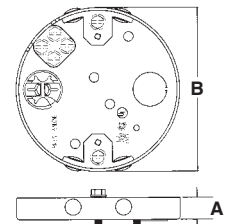

Steel Pan Fan & Fixture Mounting Boxes

Ceiling fan/fixture pan boxes mount directly to a joist for a secure installation. Steel box.

CATALOG NUMBER	UPC/DCI/NAED MFG #01 8997	DESCRIPTION/STYLE	UNIT PKG	STD PKG	DIM A	DIM B
FBS405	76185	For 1/2" or 5/8" Drywall 6.0 Cu. In.	25	25	.570	4.250
FBS407	76187	For 5/8" Drywall 8.0 Cu. In.	25	25	.660	4.250
FBS405T*	40500	For 1/2" or 5/8" Drywall 6.0 Cu. In.	25	25	.570	4.250
FBS407T*	40700	For 5/8" Drywall 8.0 Cu. In.	25	25	.720	4.250

*Fan/fixture mounting bracket attaches to box through threaded openings using provided #10 screws.

Refer to chart on page N-28 for load ratings and number of single conductors.

PATENTS PENDING.

FBS405

FBS405T