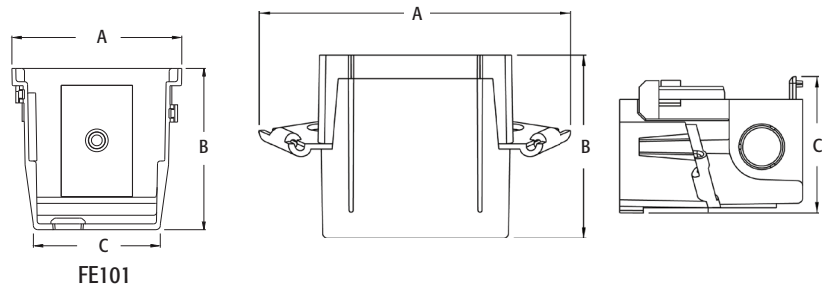

FE101

Installation Instructions

Assemble