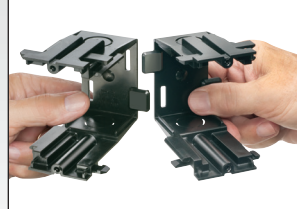

Installation Instructions

Assemble