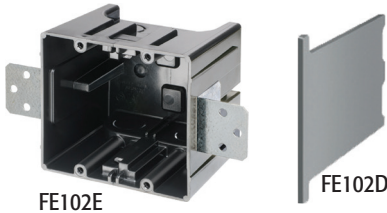

## Gangable Plastic Boxes

Build the box you need with these nail and screw-on gangable plastic boxes for new and retrofit work.

**FER102** nail-on with one **FER102C** center

**FES102** screw-on with one **FE102C** center

**FEN102** nail-on with two **FE102C** centers

**FES102** screw-on with **FE101** plate  
Snap together to create single gang box.

FE102E

FE102D

### FEATURES AND BENEFITS

- Use a screwdriver to disassemble or separate the parts. Add or remove the center section(s), then snap the pieces back together... fast and easy!
- Great-looking installation of multiple gang boxes
- Nail-on style for new construction or screw-on style for new or old construction
- For old work, mounting wings hold the box securely against the wall

CATALOG NUMBER	UPC/DCI/NAED MFG #018997	DESCRIPTION	UNIT PKG	STD PKG	DIM A	DIM B	DIM C
FE102C	01582	Each adds one gang Center section for FEN102 and FES102	10	10	3.688	3.500	2.686
FE102D	01586	Optional Voltage Divider	25	25	3.476	3.335	.125
FE102E	01585	Two gang (includes 2 brackets) Mounts with brackets for New Construction	10	10	4.250	3.500	2.236
FEN102	01580	Two gang (includes 1 bracket) Nail-on for New Construction	1	10	6.002	3.500	2.609
FER102	01583	Two Gang w/Mounting Wings for Old Work	1	10	4.258	3.500	2.097
FER102C	01584	Each adds one gang Center section for Old Work Use with FER102	10	10	3.615	3.500	1.812
FES102	01581	Two gang (includes 1 bracket) Screw-on for Retrofit or New Construction	1	10	3.688	3.500	2.044
FE101	06930	Single Gang Plate Converts any box to single gang	10	10	3.688	3.500	2.754