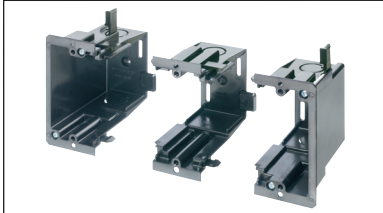

## Gangable Plastic Boxes

Build the box you need with these nail and screw-on gangable plastic boxes for new and retrofit work.

**FER102** nail-on with one **FER102C** center

**FES102** screw-on with one **FE102C** center

**FEN102** nail-on with two **FE102C** centers

**FES102** screw-on with **FE101** plate  
Snap together to create single gang box.

FE102E

FE102D

### FEATURES AND BENEFITS

- Use a screwdriver to disassemble or separate the parts. Add or remove the center section(s), then snap the pieces back together... fast and easy!
- Great-looking installation of multiple gang boxes
- Nail-on style for new construction or screw-on style for new or old construction
- For old work, mounting wings hold the box securely against the wall

CATALOG NUMBER	UPC/DCI/NAED MFG #018997	DESCRIPTION	UNIT PKG	STD PKG	DIM A	DIM B	DIM C
FE102C	01582	Each adds one gang Center section for FEN102 and FES102	10	10	3.688	3.500	2.686
FE102D	01586	Optional Voltage Divider	25	25	3.476	3.335	.125
FE102E	01585	Two gang (includes 2 brackets) Mounts with brackets for New Construction	10	10	4.250	3.500	2.236
FEN102	01580	Two gang (includes 1 bracket) Nail-on for New Construction	1	10	6.002	3.500	2.609
FER102	01583	Two Gang w/Mounting Wings for Old Work	1	10	4.258	3.500	2.097
FER102C	01584	Each adds one gang Center section for Old Work Use with FER102	10	10	3.615	3.500	1.812
FES102	01581	Two gang (includes 1 bracket) Screw-on for Retrofit or New Construction	1	10	3.688	3.500	2.044
FE101	06930	Single Gang Plate Converts any box to single gang	10	10	3.688	3.500	2.754