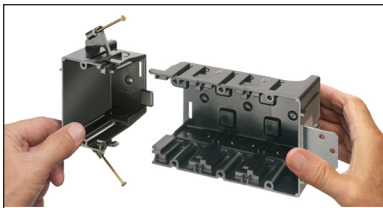

## Gangable Plastic Boxes

Build the box you need with these nail and screw-on gangable plastic boxes for new and retrofit work.

**FER102** nail-on with one **FER102C** center

**FES102** screw-on with one **FE102C** center

**FEN102** nail-on with two **FE102C** centers

**FES102** screw-on with **FE101** plate  
Snap together to create single gang box.

FE102E

FE102D

### FEATURES AND BENEFITS

- Use a screwdriver to disassemble or separate the parts. Add or remove the center section(s), then snap the pieces back together... fast and easy!
- Great-looking installation of multiple gang boxes
- Nail-on style for new construction or screw-on style for new or old construction
- For old work, mounting wings hold the box securely against the wall

CATALOG NUMBER	UPC/DCI/NAED MFG #018997	DESCRIPTION	UNIT PKG	STD PKG	DIM A	DIM B	DIM C
FE102C	01582	Each adds one gang Center section for FEN102 and FES102	10	10	3.688	3.500	2.686
FE102D	01586	Optional Voltage Divider	25	25	3.476	3.335	.125
FE102E	01585	Two gang (includes 2 brackets) Mounts with brackets for New Construction	10	10	4.250	3.500	2.236
FEN102	01580	Two gang (includes 1 bracket) Nail-on for New Construction	1	10	6.002	3.500	2.609
FER102	01583	Two Gang w/Mounting Wings for Old Work	1	10	4.258	3.500	2.097
FER102C	01584	Each adds one gang Center section for Old Work Use with FER102	10	10	3.615	3.500	1.812
FES102	01581	Two gang (includes 1 bracket) Screw-on for Retrofit or New Construction	1	10	3.688	3.500	2.044
FE101	06930	Single Gang Plate Converts any box to single gang	10	10	3.688	3.500	2.754