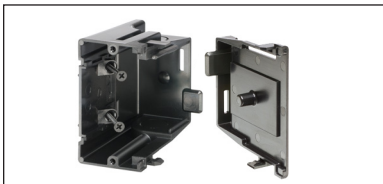

## Gangable Plastic Boxes

Build the box you need with these nail and screw-on gangable plastic boxes for new and retrofit work.

**FER102** nail-on with one **FER102C** center

**FES102** screw-on with one **FE102C** center

**FEN102** nail-on with two **FE102C** centers

**FES102** screw-on with **FE101** plate  
Snap together to create single gang box.

FE102E

FE102D

### FEATURES AND BENEFITS

- Use a screwdriver to disassemble or separate the parts. Add or remove the center section(s), then snap the pieces back together... fast and easy!
- Great-looking installation of multiple gang boxes
- Nail-on style for new construction or screw-on style for new or old construction
- For old work, mounting wings hold the box securely against the wall

CATALOG NUMBER	UPC/DCI/NAED MFG #018997	DESCRIPTION	UNIT PKG	STD PKG	DIM A	DIM B	DIM C
FE102C	01582	Each adds one gang Center section for FEN102 and FES102	10	10	3.688	3.500	2.686
FE102D	01586	Optional Voltage Divider	25	25	3.476	3.335	.125
FE102E	01585	Two gang (includes 2 brackets) Mounts with brackets for New Construction	10	10	4.250	3.500	2.236
FEN102	01580	Two gang (includes 1 bracket) Nail-on for New Construction	1	10	6.002	3.500	2.609
FER102	01583	Two Gang w/Mounting Wings for Old Work	1	10	4.258	3.500	2.097
FER102C	01584	Each adds one gang Center section for Old Work Use with FER102	10	10	3.615	3.500	1.812
FES102	01581	Two gang (includes 1 bracket) Screw-on for Retrofit or New Construction	1	10	3.688	3.500	2.044
FE101	06930	Single Gang Plate Converts any box to single gang	10	10	3.688	3.500	2.754