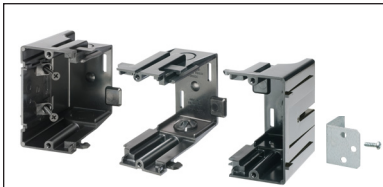

## Gangable Plastic Boxes

Build the box you need with these nail and screw-on gangable plastic boxes for new and retrofit work.

**FER102** nail-on with one **FER102C** center

**FES102** screw-on with one **FE102C** center

**FEN102** nail-on with two **FE102C** centers

**FES102** screw-on with **FE101** plate  
Snap together to create single gang box.

FE102E

FE102D

### FEATURES AND BENEFITS

- Use a screwdriver to disassemble or separate the parts. Add or remove the center section(s), then snap the pieces back together... fast and easy!
- Great-looking installation of multiple gang boxes
- Nail-on style for new construction or screw-on style for new or old construction
- For old work, mounting wings hold the box securely against the wall

CATALOG NUMBER	UPC/DCI/NAED MFG #018997	DESCRIPTION	UNIT PKG	STD PKG	DIM A	DIM B	DIM C
FE102C	01582	Each adds one gang Center section for FEN102 and FES102	10	10	3.688	3.500	2.686
FE102D	01586	Optional Voltage Divider	25	25	3.476	3.335	.125
FE102E	01585	Two gang (includes 2 brackets) Mounts with brackets for New Construction	10	10	4.250	3.500	2.236
FEN102	01580	Two gang (includes 1 bracket) Nail-on for New Construction	1	10	6.002	3.500	2.609
FER102	01583	Two Gang w/Mounting Wings for Old Work	1	10	4.258	3.500	2.097
FER102C	01584	Each adds one gang Center section for Old Work Use with FER102	10	10	3.615	3.500	1.812
FES102	01581	Two gang (includes 1 bracket) Screw-on for Retrofit or New Construction	1	10	3.688	3.500	2.044
FE101	06930	Single Gang Plate Converts any box to single gang	10	10	3.688	3.500	2.754