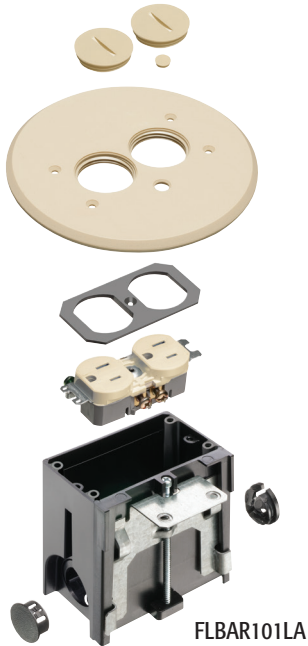

## Non-Metallic Adjustable Floor Boxes

Low cost, clean, and neat adjustable floor boxes that fit most floor heights up to 2".

### FEATURES AND BENEFITS

- Non-metallic boxes with gasketed box covers in four decorator colors; white, black, brown, light almond
- Cover gasket prevents water intrusion
- Threaded plugs or "flip lid" protect receptacle when not in use
- Low cost solution

Scan For Video

CATALOG NUMBER	UPC/DCI/NAED MFG #018997	DESCRIPTION RECTANGULAR COVER	UNIT PKG	STD PKG	DIM A	DIM B	DIM C
FLBA101W	04344	White, Threaded Plugs	1	4	4.250	5.155	4.031
FLBA101LA	04345	Light Almond, Threaded Plugs	1	4	4.250	5.155	4.031
FLBA101BR	04347	Brown, Threaded Plugs	1	4	4.250	5.155	4.031
FLBA101BL	04346	Black, Threaded Plugs	1	4	4.250	5.155	4.031
FLBAF101W	04340	White, Flip Lids	1	4	3.750	4.655	4.047
FLBAF101LA	04341	Light Almond, Flip Lids	1	4	3.750	4.655	4.047
FLBAF101BR	04343	Brown, Flip Lids	1	4	3.750	4.655	4.047
FLBAF101BL	04342	Black, Flip Lids	1	4	3.750	4.655	4.047
ROUND COVER							
FLBAR101W	04348	White, Threaded Plugs	1	4	5.800	5.800	4.031
FLBAR101LA	04349	Light Almond, Threaded Plugs	1	4	5.800	5.800	4.031
FLBAR101BR	04351	Brown, Threaded Plugs	1	4	5.800	5.800	4.031
FLBAR101BL	04350	Black, Threaded Plugs	1	4	5.800	5.800	4.031

PATENTED.

**Includes:** (1) adjustable floor box, (1) tamper-resistant (TR) duplex receptacle, (1) cover plate w/gasket, flip lids (or threaded plugs), (2) #6-32 x 1" long screws, (2) #6 drywall screws, (1) NM94 connector, (1) NM900 plug, (1) cap (covers adjustable screw hole in cover plate)