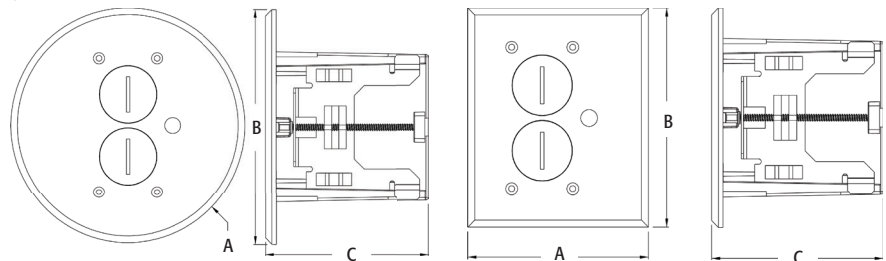

FEATURES AND BENEFITS

- Non-metallic boxes with gasketed box covers in four decorator colors; white, black, brown, light almond
- Cover gasket prevents water intrusion
- Threaded plugs or "flip lid" protect receptacle when not in use
- Low cost solution

Scan For Video

CATALOG NUMBER	UPC/DCI/NAED MFG #018997	DESCRIPTION RECTANGULAR COVER	UNIT PKG	STD PKG	DIM A	DIM B	DIM C
FLBA101W	04344	White, Threaded Plugs	1	4	4.250	5.155	4.031
FLBA101LA	04345	Light Almond, Threaded Plugs	1	4	4.250	5.155	4.031
FLBA101BR	04347	Brown, Threaded Plugs	1	4	4.250	5.155	4.031
FLBA101BL	04346	Black, Threaded Plugs	1	4	4.250	5.155	4.031
FLBAF101W	04340	White, Flip Lids	1	4	3.750	4.655	4.047
FLBAF101LA	04341	Light Almond, Flip Lids	1	4	3.750	4.655	4.047
FLBAF101BR	04343	Brown, Flip Lids	1	4	3.750	4.655	4.047
FLBAF101BL	04342	Black, Flip Lids	1	4	3.750	4.655	4.047
ROUND COVER							
FLBAR101W	04348	White, Threaded Plugs	1	4	5.800	5.800	4.031
FLBAR101LA	04349	Light Almond, Threaded Plugs	1	4	5.800	5.800	4.031
FLBAR101BR	04351	Brown, Threaded Plugs	1	4	5.800	5.800	4.031
FLBAR101BL	04350	Black, Threaded Plugs	1	4	5.800	5.800	4.031

PATENTED.