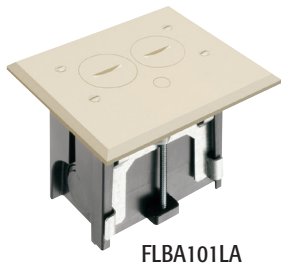

## Non-Metallic Adjustable Floor Boxes

Low cost, clean, and neat adjustable floor boxes that fit most floor heights up to 2".

### FEATURES AND BENEFITS

- Non-metallic boxes with gasketed box covers in four decorator colors; white, black, brown, light almond
- Cover gasket prevents water intrusion
- Threaded plugs or "flip lid" protect receptacle when not in use
- Low cost solution

Scan For Video

CATALOG NUMBER	UPC/DCI/NAED MFG #018997	DESCRIPTION RECTANGULAR COVER	UNIT PKG	STD PKG	DIM A	DIM B	DIM C
FLBA101W	04344	White, Threaded Plugs	1	4	4.250	5.155	4.031
FLBA101LA	04345	Light Almond, Threaded Plugs	1	4	4.250	5.155	4.031
FLBA101BR	04347	Brown, Threaded Plugs	1	4	4.250	5.155	4.031
FLBA101BL	04346	Black, Threaded Plugs	1	4	4.250	5.155	4.031
FLBAF101W	04340	White, Flip Lids	1	4	3.750	4.655	4.047
FLBAF101LA	04341	Light Almond, Flip Lids	1	4	3.750	4.655	4.047
FLBAF101BR	04343	Brown, Flip Lids	1	4	3.750	4.655	4.047
FLBAF101BL	04342	Black, Flip Lids	1	4	3.750	4.655	4.047
ROUND COVER							
FLBAR101W	04348	White, Threaded Plugs	1	4	5.800	5.800	4.031
FLBAR101LA	04349	Light Almond, Threaded Plugs	1	4	5.800	5.800	4.031
FLBAR101BR	04351	Brown, Threaded Plugs	1	4	5.800	5.800	4.031
FLBAR101BL	04350	Black, Threaded Plugs	1	4	5.800	5.800	4.031

PATENTED.

**Includes:** (1) adjustable floor box, (1) tamper-resistant (TR) duplex receptacle, (1) cover plate w/gasket, flip lids (or threaded plugs), (2) #6-32 x 1" long screws, (2) #6 drywall screws, (1) NM94 connector, (1) NM900 plug, (1) cap (covers adjustable screw hole in cover plate)