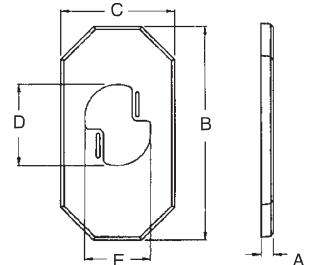

## MEGA Siding Plate

Use the 8100LP to convert octagonal size covers to MEGA covers for mounting large fixtures or coach lamps. UV rated plastic for long outdoor life.

CATALOG NUMBER	UPC/DCI/NAED MFG #018997	SIDING TYPE	UNIT PKG	STD PKG	DIM A	DIM B	DIM C	DIM D	DIM E
8100LP	10749	All Types	1	10	.783	3.500	7.125	5.125	4.105

### Features and Benefits

- Accommodates light fixtures with mounting brackets up to 12"
- To center fixtures, use slotted mounting screw holes to provide adjustments up to 1"
- Provides a smooth, secure mounting surface for large fixtures
- Instantly converts a previously installed octagonal siding block to a MEGA Siding Plate
- Features alignment mounting slots to guarantee the MEGA Siding Plate will stay securely in position

### Installation Instructions

The 8100LP MEGA Siding Plate is designed to install directly over the existing mounting block for installations of large light fixtures. If screw holes are offset, simply rotate the 8100LP 180°.