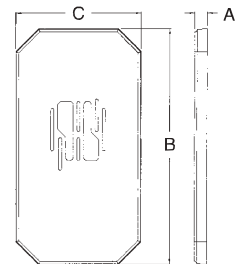

## SUPER MEGA Siding Plate

Converts existing octagonal block for installation of extra large light fixtures or coach lamps. Paintable, UV rated plastic for long outdoor life.

CATALOG NUMBER	UPC/DCI/NAED MFG #018997	SIDING TYPE	UNIT PKG	STD PKG	DIM A	DIM B	DIM C
8100MLP	10752	All Types	1	10	.838	16.000	8.500

### Features and Benefits

- Supports light fixtures with canopies up to 8" wide x 15-1/2" tall
- To center fixtures, use slotted mounting screw holes to provide adjustments up to 2"
- Fits over all Arlington's octagonal siding blocks and 8091F
- Provides a sturdy, extra large mounting surface