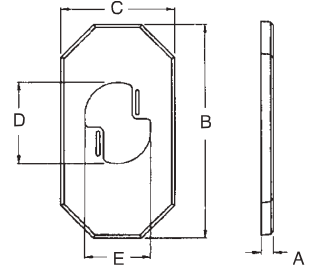

Arlington

MEGA Siding Plate

Use the 8100LP to convert octagonal size covers to MEGA covers for mounting large fixtures or coach lamps. UV rated plastic for long outdoor life.

CATALOG NUMBER	UPC/DCI/NAED MFG #018997	SIDING TYPE	UNIT PKG	STD PKG	DIM A	DIM B	DIM C	DIM D	DIM E
8100LP	10749	All Types	1	10	.783	3.500	7.125	5.125	4.105

Features and Benefits

- Accommodates light fixtures with mounting brackets up to 12"
- To center fixtures, use slotted mounting screw holes to provide adjustments up to 1"
- Provides a smooth, secure mounting surface for large fixtures
- Instantly converts a previously installed octagonal siding block to a MEGA Siding Plate
- Features alignment mounting slots to guarantee the MEGA Siding Plate will stay securely in position

Installation Instructions

The 8100LP MEGA Siding Plate is designed to install directly over the existing mounting block for installations of large light fixtures. If screw holes are offset, simply rotate the 8100LP 180°.