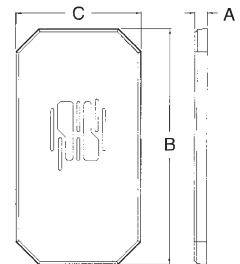

Installation Instructions

The 8100LP MEGA Siding Plate is designed to install directly over the existing mounting block for installations of large light fixtures. If screw holes are offset, simply rotate the 8100LP 180°.

For use with Arlington's Siding Blocks ...

- 8131 • 8141 • 8141DBL
- 8151 • 8161 • 8171

SUPER MEGA Siding Plate

Converts existing octagonal block for installation of extra large light fixtures or coach lamps. Paintable, UV rated plastic for long outdoor life.

CATALOG NUMBER	UPC/DCI/NAED MFG #018997	SIDING TYPE	UNIT PKG	STD PKG	DIM A	DIM B	DIM C
8100MLP	10752	All Types	1	10	.838	16.000	8.500

Features and Benefits

- Supports light fixtures with canopies up to 8" wide x 15-1/2" tall
- To center fixtures, use slotted mounting screw holes to provide adjustments up to 2"
- Fits over all Arlington's octagonal siding blocks and 8091F
- Provides a sturdy, extra large mounting surface