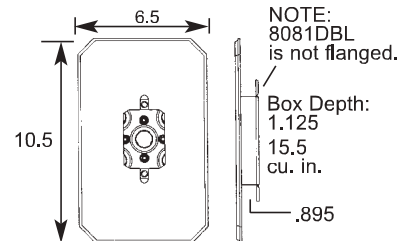

Siding Box Kits

For smooth vertical mounting of large fixtures on sided structures. Paintable, UV rated plastic for long outdoor life.

CATALOG NUMBER	UPC/DCI/NAED MFG #018997	SIDING TYPE	USES	UNIT	STD	PKG	STYLE
8081DBL	80813	All Types	Large Fixtures	25	25		w/o Flange
8081FDBL	80815	All Types	Large Fixtures	25	25		w/ Flange
8081FDBLGC	10943	All Types	Large Fixtures	10	10		Cover Only

Add suffix "GC" to Catalog # when ordering in Canada, for example 8081DBLGC

Features and Benefits

- UL Listed electrical box
- Works on all siding types — Before or After the siding is up!
- Flanges may be removed for retrofit work
- Textured, paintable surface
- NM cable connector included
- Perfect for installation of large fixtures

For Installation Instructions 'AFTER Siding is Up' see Page L-1. For Installation Instructions 'BEFORE Siding is Up' see Page L-2.

Siding Box Kit with MEGA Mounting Plate

Mount the largest coach lamps on all siding types with the sturdy MEGA Mounting Plate! It's an electrical box and cover all-in-one! Paintable. UV rated plastic for long outdoor life.

CATALOG NUMBER	UPC/DCI/NAED MFG #018997	SIDING TYPE	USES	UNIT	STD	PKG	STYLE
8091FDBL	24168	All Types	GFCIs, Extra Large Fixtures	10	10		w/ Flange
8091FDBLGC	10947	All Types	GFCIs, Extra Large Fixtures	10	10		Cover Only

Add suffix "GC" to Catalog # when ordering in Canada, for example 8091FDBLGC
PATENTED. ADDITIONAL PATENTS PENDING.

Features and Benefits

- Provides a solid mount for extra large fixtures
- UL Listed electrical box
- Use up or down to fit any mounting hole configuration
- Flanges may be removed for retrofit work
- Deep design to accommodate GFCIs

Installation Instructions