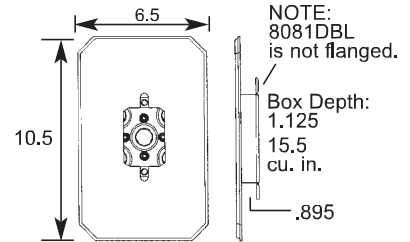

Features and Benefits

- UL Listed electrical box
- Works on all siding types — Before or After the siding is up!
- Flanges may be removed for retrofit work
- Textured, paintable surface
- NM cable connector included
- Perfect for installation of large fixtures