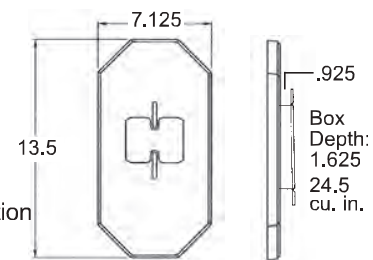

Features and Benefits

- Provides a solid mount for extra large fixtures
- UL Listed electrical box
- Use up or down to fit any mounting hole configuration
- Flanges may be removed for retrofit work
- Deep design to accommodate GFCIs