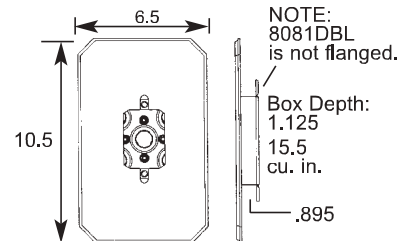

Siding Box Kits

For smooth vertical mounting of large fixtures on sided structures. Paintable, UV rated plastic for long outdoor life.

CATALOG NUMBER	UPC/DCI/NAED MFG #018997	SIDING TYPE	USES	UNIT	STD PKG	STYLE
8081DBL	80813	All Types	Large Fixtures	25	25	w/o Flange
8081FDBL	80815	All Types	Large Fixtures	25	25	w/ Flange
8081FDBLGC	10943	All Types	Large Fixtures	10	10	Cover Only

Add suffix "GC" to Catalog # when ordering in Canada, for example 8081DBLGC

E170558 LR49636

Features and Benefits

- UL Listed electrical box
- Works on all siding types — Before or After the siding is up!
- Flanges may be removed for retrofit work
- Textured, paintable surface
- NM cable connector included
- Perfect for installation of large fixtures

For Installation Instructions 'AFTER Siding is Up' see Page L-1. For Installation Instructions 'BEFORE Siding is Up' see Page L-2.

Siding Box Kit with MEGA Mounting Plate

Mount the largest coach lamps on all siding types with the sturdy MEGA Mounting Plate! It's an electrical box and cover all-in-one! Paintable. UV rated plastic for long outdoor life.

CATALOG NUMBER	UPC/DCI/NAED MFG #018997	SIDING TYPE	USES	UNIT	STD PKG	STYLE
8091FDBL	24168	All Types	GFCIs, Extra Large Fixtures	10	10	w/ Flange
8091FDBLGC	10947	All Types	GFCIs, Extra Large Fixtures	10	10	Cover Only

Add suffix "GC" to Catalog # when ordering in Canada, for example 8091FDBLGC
PATENTED. ADDITIONAL PATENTS PENDING.

E170558 LR49636

Features and Benefits

- Provides a solid mount for extra large fixtures
- UL Listed electrical box
- Use up or down to fit any mounting hole configuration
- Flanges may be removed for retrofit work
- Deep design to accommodate GFCIs

Installation Instructions