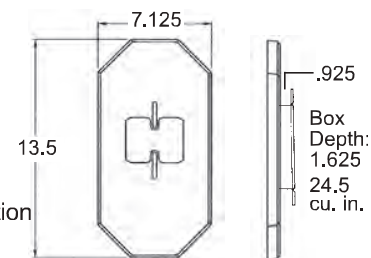

For Installation Instructions 'AFTER Siding is Up' see Page L-1. For Installation Instructions 'BEFORE Siding is Up' see Page L-2.

Siding Box Kit with MEGA Mounting Plate

Mount the largest coach lamps on all siding types with the sturdy MEGA Mounting Plate! It's an electrical box and cover all-in-one! Paintable. UV rated plastic for long outdoor life.

CATALOG NUMBER	UPC/DCI/NAED MFG #018997	SIDING TYPE	USES	UNIT	STD PKG	STYLE
8091FDBL	24168	All Types	GFCIs, Extra Large Fixtures	10	10	w/ Flange
8091FDBLGC	10947	All Types	GFCIs, Extra Large Fixtures	10	10	Cover Only

Add suffix "GC" to Catalog # when ordering in Canada, for example 8091FDBLGC
PATENTED. ADDITIONAL PATENTS PENDING.

E170558 LR49636

Features and Benefits

- Provides a solid mount for extra large fixtures
- UL Listed electrical box
- Use up or down to fit any mounting hole configuration
- Flanges may be removed for retrofit work
- Deep design to accommodate GFCIs