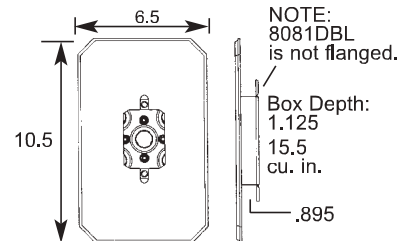

Siding Box Kits

For smooth vertical mounting of large fixtures on sided structures. Paintable, UV rated plastic for long outdoor life.

CATALOG NUMBER	UPC/DCI/NAED MFG #018997	SIDING TYPE	USES	UNIT	STD PKG	STYLE
8081DBL	80813	All Types	Large Fixtures	25	25	w/o Flange
8081FDBL	80815	All Types	Large Fixtures	25	25	w/ Flange
8081FDBLGC	10943	All Types	Large Fixtures	10	10	Cover Only

Add suffix "GC" to Catalog # when ordering in Canada, for example 8081DBLGC

Features and Benefits

- UL Listed electrical box
- Works on all siding types — Before or After the siding is up!
- Flanges may be removed for retrofit work
- Textured, paintable surface
- NM cable connector included
- Perfect for installation of large fixtures

For Installation Instructions 'AFTER Siding is Up' see Page L-1. For Installation Instructions 'BEFORE Siding is Up' see Page L-2.

Siding Box Kit with MEGA Mounting Plate

Mount the largest coach lamps on all siding types with the sturdy MEGA Mounting Plate! It's an electrical box and cover all-in-one! Paintable. UV rated plastic for long outdoor life.

CATALOG NUMBER	UPC/DCI/NAED MFG #018997	SIDING TYPE	USES	UNIT	STD PKG	STYLE
8091FDBL	24168	All Types	GFCIs, Extra Large Fixtures	10	10	w/ Flange
8091FDBLGC	10947	All Types	GFCIs, Extra Large Fixtures	10	10	Cover Only

Add suffix "GC" to Catalog # when ordering in Canada, for example 8091FDBLGC
PATENTED. ADDITIONAL PATENTS PENDING.

Features and Benefits

- Provides a solid mount for extra large fixtures
- UL Listed electrical box
- Use up or down to fit any mounting hole configuration
- Flanges may be removed for retrofit work
- Deep design to accommodate GFCIs

Installation Instructions