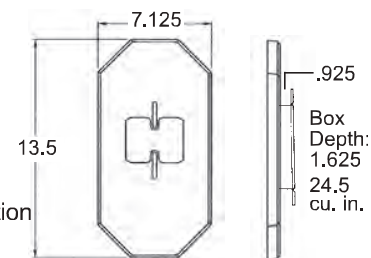

Features and Benefits

- Provides a solid mount for extra large fixtures
- UL Listed electrical box
- Use up or down to fit any mounting hole configuration
- Flanges may be removed for retrofit work
- Deep design to accommodate GFCIs

Installation Instructions

1. Disconnect electrical power. Insert provided NM cable connector through the KO of your choice and pull wires through.
2. Box section mounts to substrate. Caulk as required.
3. Place MEGA Plate over box section and install large fixture per manufacturer's instructions.