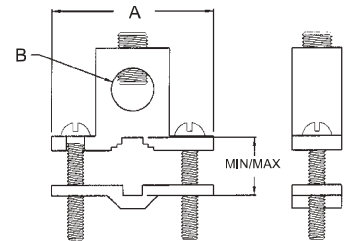

Bare Wire Ground Clamp

Solid bronze with bronze screws.
Approved for direct burial.

CATALOG NUMBER	UPC/DCI/NAED MFG #018997	PIPE SIZE	WIRE RANGE	UNIT PKG	STD PKG	DIM A	DIM B	MIN	MAX
720DB	00721	1/2 to 1	10-2	25	250	2.275	.312	.675	1.850

Bare Wire Ground Clamp with Closed Lug

Solid bronze with stainless steel screws.
Approved for direct burial on rebar, pipe, tubing, and rod.

CATALOG NUMBER	UPC/DCI/NAED MFG #018997	PIPE SIZE	WIRE RANGE	UNIT PKG	STD PKG	DIM A	DIM B	MIN	MAX
718DB	72000	3/8 to 1	8-4/0	10	10	2.350	.620	.330	1.500

Bare Wire Ground Clamp with Open Lug

Solid bronze with stainless steel screws.
Approved for direct burial on rebar, pipe, tubing, and rod.

CATALOG NUMBER	UPC/DCI/NAED MFG #018997	PIPE SIZE	WIRE RANGE	UNIT PKG	STD PKG	DIM A	MIN	MAX
719DB	72001	3/8 to 1	8-4/0	10	10	2.588	.360	1.125