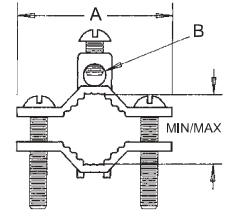

Bare Wire Ground Clamp

Solid bronze with bronze screws.
Approved for direct burial.

CATALOG NUMBER	UPC/DCI/NAED MFG #018997	PIPE SIZE	WIRE RANGE	UNIT PKG	STD PKG	DIM A	DIM B	MIN	MAX
720DB	00721	1/2 to 1	10-2	25	250	2.275	.312	.675	1.850

Bare Wire Ground Clamp with Closed Lug

Solid bronze with stainless steel screws.
Approved for direct burial on rebar, pipe, tubing, and rod.

CATALOG NUMBER	UPC/DCI/NAED MFG #018997	PIPE SIZE	WIRE RANGE	UNIT PKG	STD PKG	DIM A	DIM B	MIN	MAX
718DB	72000	3/8 to 1	8-4/0	10	10	2.350	.620	.330	1.500

Bare Wire Ground Clamp with Open Lug

Solid bronze with stainless steel screws.
Approved for direct burial on rebar, pipe, tubing, and rod.

CATALOG NUMBER	UPC/DCI/NAED MFG #018997	PIPE SIZE	WIRE RANGE	UNIT PKG	STD PKG	DIM A	MIN	MAX
719DB	72001	3/8 to 1	8-4/0	10	10	2.588	.360	1.125