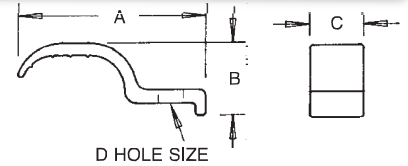

1-Hole Aluminum Straps

For service entrance cable.
Aluminum.

CATALOG NUMBER	UPC/DCI/NAED MFG #018997	WIRE SIZE	UNIT PKG	STD PKG	DIM A	DIM B	DIM C	DIM D
3232	32320	3 # 8 to 3 #4	100	1000	2.078	.775	.600	.265
3282	03282	3 #1/0 to 3 #2/0	100	1000	2.488	.940	.720	.265
3284	32840	3 #3/0 to 3 #4/0	100	1000	2.710	1.218	1.00	.325

1-Hole Steel Straps

For service entrance cable.
Plated steel.

CATALOG NUMBER	UPC/DCI/NAED MFG #018997	WIRE SIZE	UNIT PKG	STD PKG	DIM A	DIM B	DIM C	DIM D
301	00301	8/3 - 3/3	100	1000	1.637	.442	.565	.265
303	00303	2/3	100	1000	1.830	.530	.575	.265
313S	00133	1, 1/0 or 2/0	100	1000	2.472	.770	1.000	.325
314S	00014	3/0, 4/0	100	1000	2.790	.920	1.000	.330

2-Hole Cable Straps

For SEU cable. Plated steel.

CATALOG NUMBER	UPC/DCI/NAED MFG #018997	WIRE SIZE	UNIT PKG	STD PKG	DIM A	DIM B	DIM C
C STRAP	37500	8/3-3/3	50	200	2.410	.750	.470
E STRAP	43625	2/3	50	200	1.080	.750	.575
H STRAP	82990	1/0-2/0	50	200	3.183	.755	.750
K STRAP	83770	3/0, 4/0	50	200	3.500	.755	.890