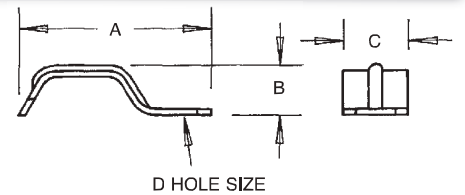

1-Hole Aluminum Straps

For service entrance cable.
Aluminum.

CATALOG NUMBER	UPC/DCI/NAED MFG #018997	WIRE SIZE	UNIT PKG	STD PKG	DIM A	DIM B	DIM C	DIM D
3232	32320	3 # 8 to 3 #4	100	1000	2.078	.775	.600	.265
3282	03282	3 #1/0 to 3 #2/0	100	1000	2.488	.940	.720	.265
3284	32840	3 #3/0 to 3 #4/0	100	1000	2.710	1.218	1.00	.325

1-Hole Steel Straps

For service entrance cable.
Plated steel.

CATALOG NUMBER	UPC/DCI/NAED MFG #018997	WIRE SIZE	UNIT PKG	STD PKG	DIM A	DIM B	DIM C	DIM D
301	00301	8/3 - 3/3	100	1000	1.637	.442	.565	.265
303	00303	2/3	100	1000	1.830	.530	.575	.265
313S	00133	1, 1/0 or 2/0	100	1000	2.472	.770	1.000	.325
314S	00014	3/0, 4/0	100	1000	2.790	.920	1.000	.330

2-Hole Cable Straps

For SEU cable. Plated steel.

CATALOG NUMBER	UPC/DCI/NAED MFG #018997	WIRE SIZE	UNIT PKG	STD PKG	DIM A	DIM B	DIM C
C STRAP	37500	8/3-3/3	50	200	2.410	.750	.470
E STRAP	43625	2/3	50	200	1.080	.750	.575
H STRAP	82990	1/0-2/0	50	200	3.183	.755	.750
K STRAP	83770	3/0, 4/0	50	200	3.500	.755	.890