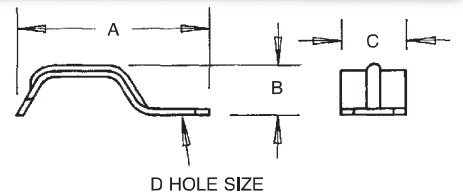

1-Hole Aluminum Straps

For service entrance cable.
Aluminum.

| CATALOG NUMBER | UPC/DCI/NAED MFG #018997 | WIRE SIZE | UNIT PKG | STD PKG | DIM A | DIM B | DIM C | DIM D |
|----------------|--------------------------|------------------|----------|---------|-------|-------|-------|-------|
| 3232 | 32320 | 3 # 8 to 3 #4 | 100 | 1000 | 2.078 | .775 | .600 | .265 |
| 3282 | 03282 | 3 #1/0 to 3 #2/0 | 100 | 1000 | 2.488 | .940 | .720 | .265 |
| 3284 | 32840 | 3 #3/0 to 3 #4/0 | 100 | 1000 | 2.710 | 1.218 | 1.00 | .325 |

1-Hole Steel Straps

For service entrance cable.
Plated steel.

| CATALOG NUMBER | UPC/DCI/NAED MFG #018997 | WIRE SIZE | UNIT PKG | STD PKG | DIM A | DIM B | DIM C | DIM D |
|----------------|--------------------------|---------------|----------|---------|-------|-------|-------|-------|
| 301 | 00301 | 8/3 - 3/3 | 100 | 1000 | 1.637 | .442 | .565 | .265 |
| 303 | 00303 | 2/3 | 100 | 1000 | 1.830 | .530 | .575 | .265 |
| 313S | 00133 | 1, 1/0 or 2/0 | 100 | 1000 | 2.472 | .770 | 1.000 | .325 |
| 314S | 00014 | 3/0, 4/0 | 100 | 1000 | 2.790 | .920 | 1.000 | .330 |

2-Hole Cable Straps

For SEU cable. Plated steel.

| CATALOG NUMBER | UPC/DCI/NAED MFG #018997 | WIRE SIZE | UNIT PKG | STD PKG | DIM A | DIM B | DIM C |
|----------------|--------------------------|-----------|----------|---------|-------|-------|-------|
| C STRAP | 37500 | 8/3-3/3 | 50 | 200 | 2.410 | .750 | .470 |
| E STRAP | 43625 | 2/3 | 50 | 200 | 1.080 | .750 | .575 |
| H STRAP | 82990 | 1/0-2/0 | 50 | 200 | 3.183 | .755 | .750 |
| K STRAP | 83770 | 3/0, 4/0 | 50 | 200 | 3.500 | .755 | .890 |