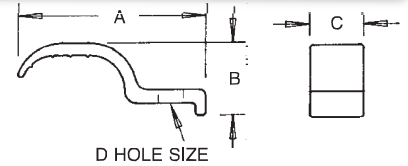

1-Hole Aluminum Straps

For service entrance cable.
Aluminum.

| CATALOG NUMBER | UPC/DCI/NAED MFG #018997 | WIRE SIZE | UNIT PKG | STD PKG | DIM A | DIM B | DIM C | DIM D |
|----------------|--------------------------|------------------|----------|---------|-------|-------|-------|-------|
| 3232 | 32320 | 3 # 8 to 3 #4 | 100 | 1000 | 2.078 | .775 | .600 | .265 |
| 3282 | 03282 | 3 #1/0 to 3 #2/0 | 100 | 1000 | 2.488 | .940 | .720 | .265 |
| 3284 | 32840 | 3 #3/0 to 3 #4/0 | 100 | 1000 | 2.710 | 1.218 | 1.00 | .325 |

1-Hole Steel Straps

For service entrance cable.
Plated steel.

| CATALOG NUMBER | UPC/DCI/NAED MFG #018997 | WIRE SIZE | UNIT PKG | STD PKG | DIM A | DIM B | DIM C | DIM D |
|----------------|--------------------------|---------------|----------|---------|-------|-------|-------|-------|
| 301 | 00301 | 8/3 - 3/3 | 100 | 1000 | 1.637 | .442 | .565 | .265 |
| 303 | 00303 | 2/3 | 100 | 1000 | 1.830 | .530 | .575 | .265 |
| 313S | 00133 | 1, 1/0 or 2/0 | 100 | 1000 | 2.472 | .770 | 1.000 | .325 |
| 314S | 00014 | 3/0, 4/0 | 100 | 1000 | 2.790 | .920 | 1.000 | .330 |

2-Hole Cable Straps

For SEU cable. Plated steel.

| CATALOG NUMBER | UPC/DCI/NAED MFG #018997 | WIRE SIZE | UNIT PKG | STD PKG | DIM A | DIM B | DIM C |
|----------------|--------------------------|-----------|----------|---------|-------|-------|-------|
| C STRAP | 37500 | 8/3-3/3 | 50 | 200 | 2.410 | .750 | .470 |
| E STRAP | 43625 | 2/3 | 50 | 200 | 1.080 | .750 | .575 |
| H STRAP | 82990 | 1/0-2/0 | 50 | 200 | 3.183 | .755 | .750 |
| K STRAP | 83770 | 3/0, 4/0 | 50 | 200 | 3.500 | .755 | .890 |