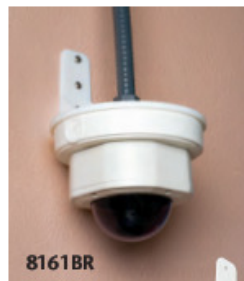

8161 Boxes...The Easy Way to Mount Security Cameras, and more on Walls or Ceilings

EXISTING CONSTRUCTION

Arlington's **8161 series boxes** offer flexible solutions to mounting security cameras, detectors and other items outdoors! You can install a power or low voltage security camera – with mounting holes spaced wider than 4.5" apart – right on the box and mount it to a wall or ceiling.

These non-metallic boxes support security cameras, electrical accessories and fixtures up to 50 lbs on ceilings – 10 lbs on a wall. They have positionable threaded openings so you can install the camera where you need it now; then install additional cameras, etc. later.

- Use indoors or outdoors for dry, damp or wet locations
- UV rated for long outdoor life
- For cameras with base diameter smaller than 4.5" use our SC5 camera mounting kit (not included – see page 8)

The box with flexible installation options!

8161TR installation photos shown with SC5 CAM-KIT™ installed

Wall mounts up to 50 lbs, face down

8161BR includes sturdy, built-in wall-mount bracket, mounting screws and 3/4" to 1/2" reducing bushing.