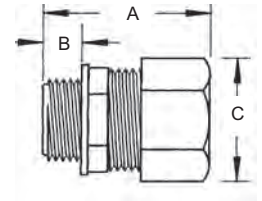

Strain Relief Cord Connectors

Liquid-tight • Oil-tight.
Furnished with sealing ring.
Zinc die-cast.

CATALOG NUMBER	UPC/DCI/NAED MFG #018997	TRADE SIZE	CORD RANGE	STD PKG	DIM A	DIM B	DIM C	GROMMET COLOR
CG100750	30750	1	.625-.750	5	2.125	.650	1.370	ORANGE
CG100875	30875	1	.750-.875	5	2.150	.750	1.370	BLACK
CG1001000	31000	1	.875-1.000	5	2.150	.772	1.370	PURPLE

E105706 LR49636

Colorgrip® Strain Relief Cord Connector

Non-metallic • Liquid-tight
Oil-tight. Furnished with
sealing ring and locknut.

CATALOG NUMBER	UPC/DCI/NAED MFG #018997	TRADE SIZE	CORD RANGE	UNIT PKG	STD PKG	DIM A	DIM B	DIM C	GROMMET COLOR
NMCG100750	55000	1	.625-.750	5	30	1.800	.688	1.931	ORANGE
NMCG100875	55002	1	.750-.875	5	30	1.839	.671	1.931	BLACK

E105706 LR49636

When ordering in black - add suffix "BL" to catalog number.

Cable Chart for Arlington Cord Grip Fittings

Check outside wire diameter or manufacturer's specifications for dimensions.

CABLE RANGE	COMMUNICATION & CONTROL WIRE	SJ & SJO	S & SO	SJTO	STO
.100 to .200	22-2 to 14-1 14-1 12-1				
.200 to .300	22-2 20-2 to 20-4 18-2 18-3	18-2 18-3 16-2 16-4	18-2 18-3	18-2 18-3 16-2 16-4	18-2 18-3 16-2 16-2
.300 to .385		16-3		16-3 14-2	
.385 to .472		16-4 14-2 to 14-4 12-2 12-3	16-2 to 16-4 14-2	16-4 14-3 14-4 12-3 12-4	18-4 16-3 14-2

CABLE RANGE	SJ & SJO	S & SO	SJTO	STO
.472 to .625	12-4 10-2 to 10-4	14-3 14-4 12-2 to 12-4 10-3 8-2	10-2 to 10-4	14-3 14-4 12-2 to 12-4 10-2 10-3
.625 to .750	10-4	12-4 10-2 to 10-4 8-2 8-3	10-4	12-4 10-2 to 10-4
.750 to .875		8-4 8-5 6-2 6-3		
.875 to 1.000		6-4 4-2 4-3		6-4 4-3