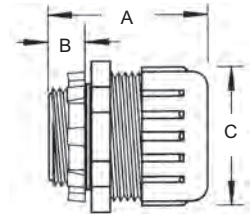

Strain Relief Cord Connectors

Liquid-tight • Oil-tight.
Furnished with sealing ring.
Zinc die-cast.

CATALOG NUMBER	UPC/DCI/NAED MFG #018997	TRADE SIZE	CORD RANGE	STD PKG	DIM A	DIM B	DIM C	GROMMET COLOR
CG100750	30750	1	.625-.750	5	2.125	.650	1.370	ORANGE
CG100875	30875	1	.750-.875	5	2.150	.750	1.370	BLACK
CG1001000	31000	1	.875-1.000	5	2.150	.772	1.370	PURPLE

E105706 LR49636

Colorgrip® Strain Relief Cord Connector

Non-metallic • Liquid-tight
Oil-tight. Furnished with
sealing ring and locknut.

CATALOG NUMBER	UPC/DCI/NAED MFG #018997	TRADE SIZE	CORD RANGE	UNIT PKG	STD PKG	DIM A	DIM B	DIM C	GROMMET COLOR
NMCG100750	55000	1	.625-.750	5	30	1.800	.688	1.931	ORANGE
NMCG100875	55002	1	.750-.875	5	30	1.839	.671	1.931	BLACK

E105706 LR49636

When ordering in black - add suffix "BL" to catalog number.

Cable Chart for Arlington Cord Grip Fittings

Check outside wire diameter or manufacturer's specifications for dimensions.

CABLE RANGE	COMMUNICATION & CONTROL WIRE	SJ & SJO	S & SO	SJTO	STO
.100 to .200	22-2 to 14-1 14-1 12-1				
.200 to .300	22-2 20-2 to 20-4 18-2 18-3	18-2 18-3 16-2 16-4	18-2 18-3	18-2 18-3 16-2 16-4	18-2 18-3 16-2 16-2
.300 to .385		16-3		16-3 14-2	
.385 to .472		16-4 14-2 to 14-4 12-2 12-3	16-2 to 16-4 14-2	16-4 14-3 14-4 12-3 12-4	18-4 16-3 14-2

CABLE RANGE	SJ & SJO	S & SO	SJTO	STO
.472 to .625	12-4 10-2 to 10-4	14-3 14-4 12-2 to 12-4 10-3 8-2	10-2 to 10-4	14-3 14-4 12-2 to 12-4 10-2 10-3
.625 to .750	10-4	12-4 10-2 to 10-4 8-2 8-3	10-4	12-4 10-2 to 10-4
.750 to .875		8-4 8-5 6-2 6-3		
.875 to 1.000		6-4 4-2 4-3		6-4 4-3