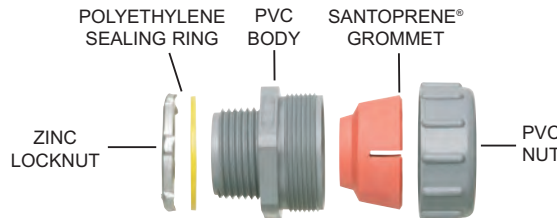

Strain Relief Cord Connectors

Liquid-tight • Oil-tight.
Furnished with sealing ring.
Zinc die-cast.

CATALOG NUMBER	UPC/DCI/NAED MFG #018997	TRADE SIZE	CORD RANGE	STD PKG	DIM A	DIM B	DIM C	GROMMET COLOR
CG100750	30750	1	.625-.750	5	2.125	.650	1.370	ORANGE
CG100875	30875	1	.750-.875	5	2.150	.750	1.370	BLACK
CG1001000	31000	1	.875-1.000	5	2.150	.772	1.370	PURPLE

E105706 LR49636

Colorgrip® Strain Relief Cord Connector

Non-metallic • Liquid-tight
Oil-tight. Furnished with
sealing ring and locknut.

CATALOG NUMBER	UPC/DCI/NAED MFG #018997	TRADE SIZE	CORD RANGE	UNIT PKG	STD PKG	DIM A	DIM B	DIM C	GROMMET COLOR
NMCG100750	55000	1	.625-.750	5	30	1.800	.688	1.931	ORANGE
NMCG100875	55002	1	.750-.875	5	30	1.839	.671	1.931	BLACK

E105706 LR49636

When ordering in black - add suffix "BL" to catalog number.

Cable Chart for Arlington Cord Grip Fittings

Check outside wire diameter or manufacturer's specifications for dimensions.

CABLE RANGE	COMMUNICATION & CONTROL WIRE	SJ & SJO	S & SO	SJTO	STO
.100 to .200	22-2 to 14-1 14-1 12-1				
.200 to .300	22-2 20-2 to 20-4 18-2 18-3	18-2 18-3 16-2 16-4	18-2 18-3	18-2 18-3 16-2 16-4	18-2 18-3 16-2 16-2
.300 to .385		16-3		16-3 14-2	
.385 to .472		16-4 14-2 to 14-4 12-2 12-3	16-2 to 16-4 14-2	16-4 14-3 14-4 12-3 12-4	18-4 16-3 14-2

CABLE RANGE	SJ & SJO	S & SO	SJTO	STO
.472 to .625	12-4 10-2 to 10-4	14-3 14-4 12-2 to 12-4 10-3 8-2	10-2 to 10-4	14-3 14-4 12-2 to 12-4 10-2 10-3
.625 to .750	10-4	12-4 10-2 to 10-4 8-2 8-3	10-4	12-4 10-2 to 10-4
.750 to .875		8-4 8-5 6-2 6-3		
.875 to 1.000		6-4 4-2 4-3		6-4 4-3