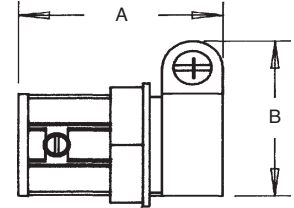

Combination Coupling

EMT set-screw to Flex.
Zinc die-cast.

CATALOG NUMBER	UPC/DCI/NAED MFG #018997	TRADE SIZE	KO SIZE	UNIT PKG	STD PKG	DIM A	DIM B	CABLE RANGE
860*	00860	1/2	3/8	50	500	1.280	1.140	.530-.620
861	00861	1/2	1/2	25	250	1.645	1.340	.850-.910
862	00862	3/4	3/4	25	100	1.975	1.535	1.100-1.130

*CSA only.

E60812 LR49636

Combination Coupling

EMT set-screw to Flex.
Zinc die-cast.

CATALOG NUMBER	UPC/DCI/NAED MFG #018997	TRADE SIZE	KO SIZE	UNIT PKG	STD PKG	DIM A	DIM B	CABLE RANGE
8610	08610	1/2	1/2	50	500	1.736	1.242	.850-.910
8620	08620	3/4	3/4	25	100	1.934	1.242	1.100-1.135
8630	08630	1	1	10	40	2.285	1.700	1.255-1.375

E60812 LR49636

Combination Coupling

EMT compression to flexible metal conduit. Zinc die-cast.

CATALOG NUMBER	UPC/DCI/NAED MFG #018997	TRADE SIZE	KO SIZE	UNIT PKG	STD PKG	DIM A	DIM B	DIM C	DIM D
GF860	76860	1/2	3/8	25	100	1.535	.445	.725	1.060
GF861	76861	1/2	1/2	25	250	1.345	.715	.725	1.060
GF862	76862	3/4	3/4	25	250	1.700	.935	.935	1.305
GF863	80173	1	1	25	100	1.895	1.125	1.070	1.625