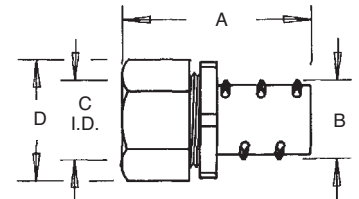

Flex • AC • MC