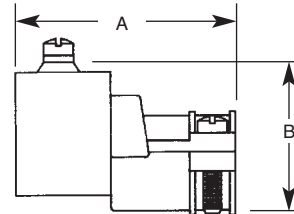

Combination Coupling

EMT set-screw to Flex.
Zinc die-cast.

CATALOG NUMBER	UPC/DCI/NAED MFG #018997	TRADE SIZE	KO SIZE	UNIT PKG	STD PKG	DIM A	DIM B	CABLE RANGE
860*	00860	1/2	3/8	50	500	1.280	1.140	.530-.620
861	00861	1/2	1/2	25	250	1.645	1.340	.850-.910
862	00862	3/4	3/4	25	100	1.975	1.535	1.100-1.130

*CSA only.

E60812 LR49636

Combination Coupling

EMT set-screw to Flex.
Zinc die-cast.

CATALOG NUMBER	UPC/DCI/NAED MFG #018997	TRADE SIZE	KO SIZE	UNIT PKG	STD PKG	DIM A	DIM B	CABLE RANGE
8610	08610	1/2	1/2	50	500	1.736	1.242	.850-.910
8620	08620	3/4	3/4	25	100	1.934	1.242	1.100-1.135
8630	08630	1	1	10	40	2.285	1.700	1.255-1.375

E60812 LR49636

Combination Coupling

EMT compression to flexible metal conduit. Zinc die-cast.

CATALOG NUMBER	UPC/DCI/NAED MFG #018997	TRADE SIZE	KO SIZE	UNIT PKG	STD PKG	DIM A	DIM B	DIM C	DIM D
GF860	76860	1/2	3/8	25	100	1.535	.445	.725	1.060
GF861	76861	1/2	1/2	25	250	1.345	.715	.725	1.060
GF862	76862	3/4	3/4	25	250	1.700	.935	.935	1.305
GF863	80173	1	1	25	100	1.895	1.125	1.070	1.625