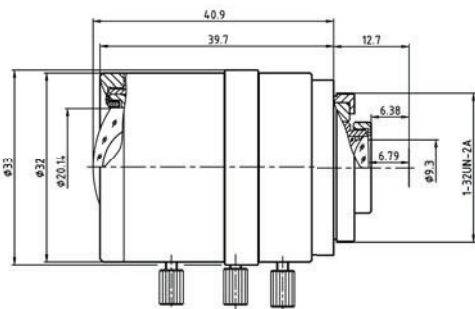

Model Numbers:

- **MPL4-10** 4.5-10mm Vari-Focal Lens
- **MPL8-16** 8-16mm Vari-Focal Lens
- **MPL4-12** 4-12mm Vari-Focal Lens
- **MPL33-12** 3.3-12mm Vari-Focal Lens
- **MPL12-40** 12-40mm Vari-Focal Lens

Specification:

	Image Format	Focal Length	Aperture	Mount	Dimension	M.O.D	Iris	Back focal length	IR corrected
MPL4-10	1/2"	4.5-10mm	1.6	CS	φ33x39.7mm	0.1m	Manual	6.79~11.8mm	Yes
MPL8-16	1/2"	8-16mm	1.6	CS	φ33x47.2mm	0.1m	Manual	7.81~12.1mm	Yes
MPL4-12	1/2"	4-12mm	1.4	CS	φ33x45.8mm	0.1m	Manual	6.97~12.7mm	Yes
MPL33-12	1/2.5"	3.3-12mm	1.4	CS	φ30x33.4mm	0.1m	Manual	6.49~13.94mm	Yes
MPL12-40	1/2"	12-40mm	1.8	CS	φ33x51.5mm	0.5m	Manual	6.64~59.4mm	Yes

Horizontal FOV		AV1300M AV1310 AV1305 AV1355	AV1315 AV1115	AV2100M AV2110 AV2105 AV2155	AV2805 AV2815 AV2115	AV3100M AV3110 AV3105 AV3155	AV3115	AV5100M AV5110 AV5105 AV5155 AV5115	*AV10005 *AV10115
MPL4-10	Wide @ 4.5mm	68	48	85	73	83	56	71	81
	Tele @ 10mm	31	22	39	34	38	26	33	37
MPL8-16	Wide @ 8mm	37	27	47	41	45	32	40	45
	Tele @ 16mm	19	14	24	21	23	16	21	23
MPL4-12	Wide @ 4mm	72	52	90	78	88	59	75	86
	Tele @ 12mm	28	21	36	32	36	24	31	35
MPL33-12	Wide @ 3.3mm	**	61	**	92	**	75	95	**
	Tele @ 12mm	**	21	**	31	**	25	32	**
MPL12-40	Wide @ 12mm	25	18	31	27	30	20	26	28
	Tele @ 40mm	8	7	10	9	10	7	9	10

*Note: Please use Ultra HD lenses for AV10005/AV10115 to get best image quality and resolution

**Note: Vignette

MPL4-10